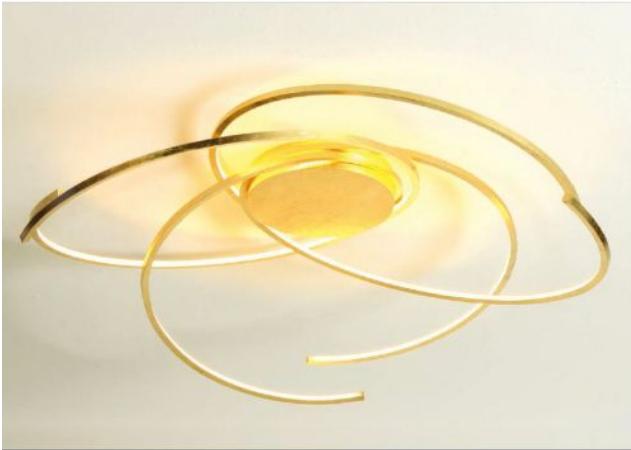

Escale

Space 80 cm

Oberfläche

- brushed aluminum
- Gold leaf
- black
- white

Technical details

Country of Manufacture	 Germany
Manufacturer	Escale
Designer	Mosru Mohiuddin
Year of design	2013
protection	IP20
Scope of delivery	LED
voltage suitability	230 - 240 Volt
Diameter in cm	80
material	aluminum
dimming	dimmable with a trailing edge dimmer and with a leading edge dimmer
Wattage	30 W
LED	inclusive
Colour Rendering Index	90
Color temperature in Kelvin	2,700 extra warm white
bulb exchange	at the manufacturer / at the factory
Total luminous flux in lm	4,200
Dimensions	H 20 cm Ø 80 cm

Description

The Escale Space 80 cm is the medium-sized ceiling light of this collection. The lamp has a diameter of 80 cm and a height of 20 cm. An LED with a colour temperature of 2,700 Kelvin extra warm white is used for lighting.

The Space 80 cm is a round lamp around which several struts spiral. These surfaces are offered: gold leaf, white, black or smoothed aluminum. Mosru Mohiuddin designed the lamp in the year 2013.

The ceiling lamp is dimmable on site with a trailing edge and / or leading edge phase dimmer. A Casambi module and a ZigBee module are on offer as accessories. With the Casambi module, the ceiling light can be regulated using the Casambi App by Smartphone or Tablet via Bluetooth. The ZigBee module enables the light to be operated via voice control.