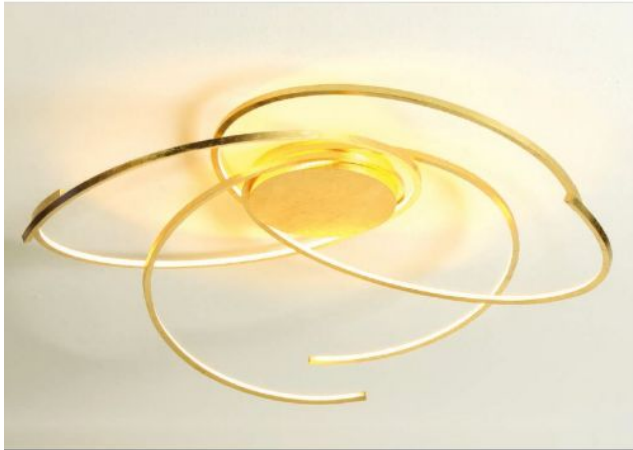

Escale

Space 80 cm

Oberfläche

- brushed aluminum
- Gold leaf
- black
- white

Technical details

Country of Manufacture	 Germany
Manufacturer	Escale
Designer	Mosru Mohiuddin
Year of design	2013
protection	IP20
Scope of delivery	LED
voltage suitability	230 - 240 Volt
Diameter in cm	80
material	aluminum
dimming	dimmable with a trailing edge dimmer and with a leading edge dimmer
Wattage	30 W
LED	inclusive
Colour Rendering Index	90
Color temperature in Kelvin	2,700 extra warm white
bulb exchange	at the manufacturer / at the factory
Total luminous flux in lm	4,200
Dimensions	H 20 cm Ø 80 cm

Description

The Escale Space 80 cm is the medium-sized ceiling light of this collection. The lamp has a diameter of 80 cm and a height of 20 cm. An LED with a colour temperature of 2,700 Kelvin extra warm white is used for lighting.

The Space 80 cm is a round lamp around which several struts spiral. These surfaces are offered: gold leaf, white, black or smoothed aluminum. Mosru Mohiuddin designed the lamp in the year 2013.

The ceiling lamp is dimmable on site with a trailing edge and / or leading edge phase dimmer. A Casambi module and a ZigBee module are on offer as accessories. With the Casambi module, the ceiling light can be regulated using the Casambi App by Smartphone or Tablet via Bluetooth. The ZigBee module enables the light to be operated via voice control.