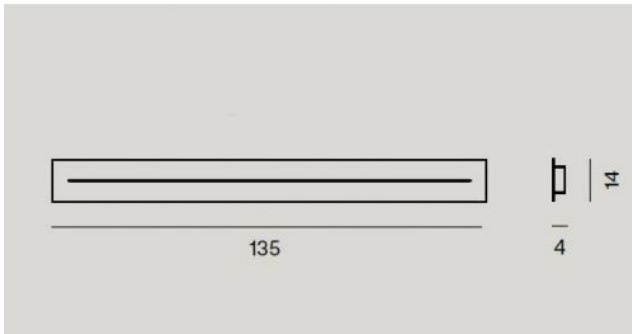

Foscarini

Elongated multi-canopy 135 cm

Technical details

Country of Manufacture	Italy
Manufacturer	Foscarini
surface	white
material	metal
Dimensions	H 4 cm | B 14 cm | L 135 cm

Description

The Foscarini elongated multi-canopy 135 cm is an elongated canopy, to which you can hang several lights. The surface of the canopy is white, it is made of painted metal. The canopy has a length of 135 cm, a width of 14 cm and a height of 4 cm. The multi-canopy is suitable for these light families: Foscarini Aplomb, Caboche, Caiigo, Chouchin, Gregg, Havana, Maki, New Buds, Plass, Rituals, Tartan, Tite and Tress.