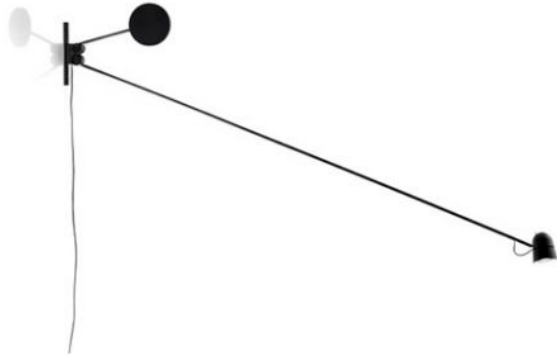

Luceplan

Counterbalance

Oberfläche

- black
- white

Technical details

Country of Manufacture	 Italy
Manufacturer	Luceplan
Designer	Daniel Rybakken
Year of design	2012
color	black
protection	IP20
Scope of delivery	LED
voltage suitability	110 - 240 Volt
material	aluminum, steel
dimming	on the lamp head
Wattage	16 W
LED	inclusive
Colour Rendering Index	90
Luminous flux in lm	598
Color temperature in Kelvin	2,700 extra warm white
Arm length	190 cm
light head dimensions	9 cm
Dimensions	L 192 cm

Description

The Luceplan Counterbalance is a black wall lamp, which can be aligned in the room at will cause of its swiveling light arm. The counterweight balances the movements of the long arm with help of gear wheels and guarantees the stability of the lamp head. The lamp head is made out of lacquered aluminum, the body is made of matt lacquered steel. Different brightness levels can be set with the dimmer on the lamp head. Daniel Rybakken designed the wall light in the year 2012. Apart from this light, also a spotlight as well as a floor lamp are on offer from this series.