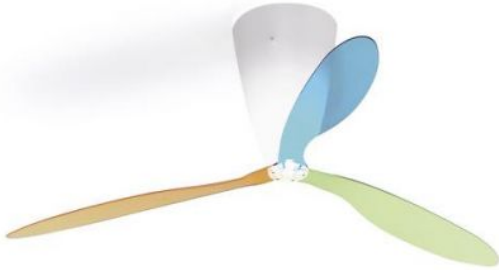

Luceplan

Blow

Oberfläche

- multicolour (blue, green and orange)
- transparent
- transparent screenprinted

Technical details

Country of Manufacture	Italy
Manufacturer	Luceplan
Designer	Ferdi Giardini
Year of design	1997
protection	IP20
Scope of delivery	Leuchtmittel/Bulb
voltage suitability	230 - 240 Volt
Diameter in cm	140
material	methacrylate, polycarbonate
dimming	Dimmable by optional available remote control
socket/light fixture	E27
Power (max. Watt)	105 Watt
light distribution	room light
Dimensions	H 40 cm | Ø 140 cm

Description

The Luceplan Blow is a lighted ceiling fan. The ceiling fan can also be regulated with an optional remote control in light intensity and speed. It can also be regulated by the customer using a push-dimming system, for which a 5-core mains supply cable is required. There are available different rotors: in transparent, colour mix (blue, orange and green) or in transparent screenprinted. A switch for reversing the movement of rotors is also installed in the ceiling lamp. The design was developed by Ferdi Giardini in 1997.