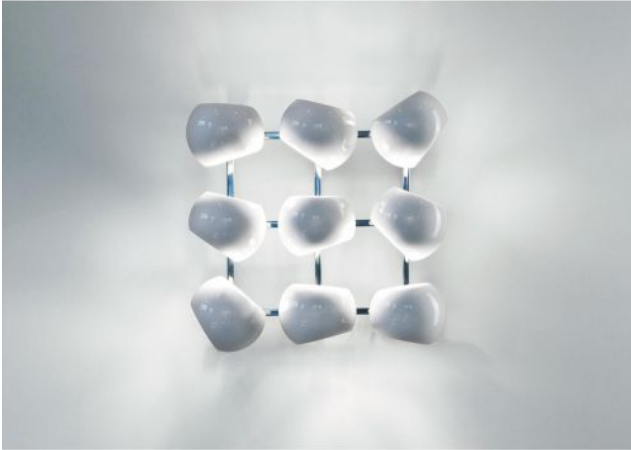

Licht im Raum

White Moons 3x3

Technical details

Country of Manufacture	 Germany
Manufacturer	Licht im Raum
Designer	Daniel Klages
Year of design	2016
protection	IP20
Scope of delivery	LED 230 Volt
voltage suitability	110 - 240 Volt
Depth in cm	21
material	porcelain, stainless Steel
dimming	dimmable on site
socket/light fixture	E14
LED	inclusive
Shade diameter	16 cm
bulb exchange	on site itself
system performance	9 x 4.5 Watt
Dimensions	B 54 cm L 54 cm

Description

The Licht im Raum White Moons 3x3 wall light is equipped with a total of nine lamp shades, which emit light in different directions. This creates a special game of light reflections. Daniel Klages created the lighting series in 2016. But the White Moon 3x3 won the Awards "Innovation Prize for Architecture and Engineering 2016" and the "Muuuz International Award (MIAW 2016)" and was nominated for the "German Design Award 2017" and the "Manufaktur product of the year 2016". In addition to this version, the wall lamp is offered in other sizes. This lamp is supplied with a polished stainless steel wall bracket. On request, the lamp is also available with a brass wall bracket.