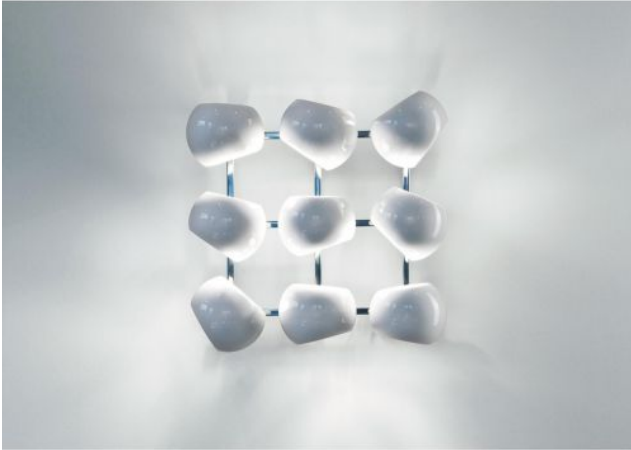

Licht im Raum

White Moons 3x3

Technical details

Country of Manufacture	 Germany
Manufacturer	Licht im Raum
Designer	Daniel Klages
Year of design	2016
protection	IP20
Scope of delivery	LED 230 Volt
voltage suitability	110 - 240 Volt
Depth in cm	21
material	porcelain, stainless Steel
dimming	dimnable on site
socket/light fixture	E14
LED	inclusive
Shade diameter	16 cm
bulb exchange	on site itself
system performance	9 x 4.5 Watt
Dimensions	B 54 cm L 54 cm

Description

The Licht im Raum White Moons 3x3 wall light is equipped with a total of nine lamp shades, which emit light in different directions. This creates a special game of light reflections. Daniel Klages created the lighting series in 2016. But the White Moon 3x3 won the Awards "Innovation Prize for Architecture and Engineering 2016" and the "Muuuz International Award (MIAW 2016)" and was nominated for the "German Design Award 2017" and the "Manufaktur product of the year 2016". In addition to this version, the wall lamp is offered in other sizes. This lamp is supplied with a polished stainless steel wall bracket. On request, the lamp is also available with a brass wall bracket.