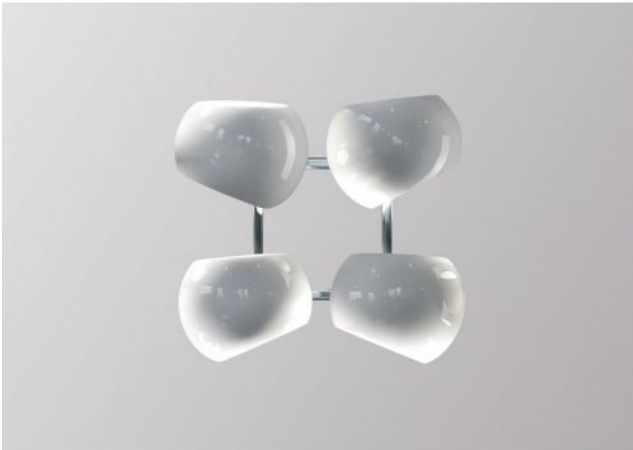

## White Moons 2x2

### Technical details

<b>Country of Manufacture</b>	 Germany
<b>Manufacturer</b>	Licht im Raum
<b>Designer</b>	Daniel Klages
<b>Year of design</b>	2016
<b>protection</b>	IP20
<b>Scope of delivery</b>	LED 230 Volt
<b>voltage suitability</b>	110 - 240 Volt
<b>Depth in cm</b>	21
<b>material</b>	porcelain, stainless Steel
<b>dimming</b>	dimnable on site
<b>socket/light fixture</b>	E14
<b>LED</b>	inclusive
<b>Shade diameter</b>	16 cm
<b>bulb exchange</b>	on site itself
<b>system performance</b>	4 x 4.5 Watt
<b>Dimensions</b>	B 35 cm   L 35 cm

### Description

The Licht im Raum White Moons 2x2 wall lamp has four shades which can be oriented differently. In this way they can emit light in different directions and create an interesting game of light reflections. The lamp series already won several design awards and also includes other wall and pendant lamps. It was designed 2016 by Daniel Klages. This lamp is supplied with a polished stainless steel wall bracket. On request, the lamp is also available with a brass wall bracket.