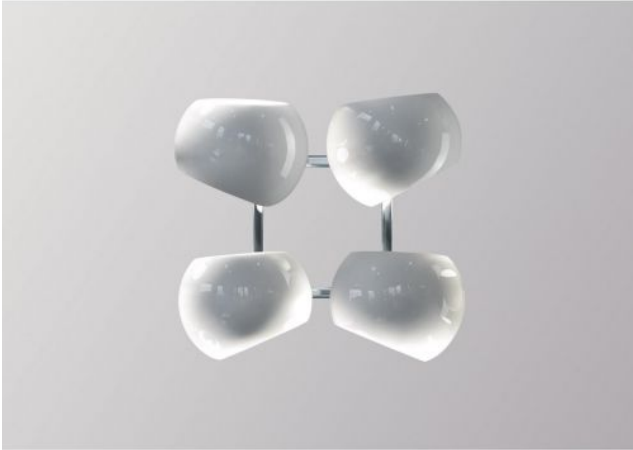

Licht im Raum

White Moons 2x2

Technical details

Country of Manufacture	 Germany
Manufacturer	Licht im Raum
Designer	Daniel Klages
Year of design	2016
protection	IP20
Scope of delivery	LED 230 Volt
voltage suitability	110 - 240 Volt
Depth in cm	21
material	porcelain, stainless Steel
dimming	dimnable on site
socket/light fixture	E14
LED	inclusive
Shade diameter	16 cm
bulb exchange	on site itself
system performance	4 x 4.5 Watt
Dimensions	B 35 cm L 35 cm

Description

The Licht im Raum White Moons 2x2 wall lamp has four shades which can be oriented differently. In this way they can emit light in different directions and create an interesting game of light reflections. The lamp series already won several design awards and also includes other wall and pendant lamps. It was designed 2016 by Daniel Klages. This lamp is supplied with a polished stainless steel wall bracket. On request, the lamp is also available with a brass wall bracket.