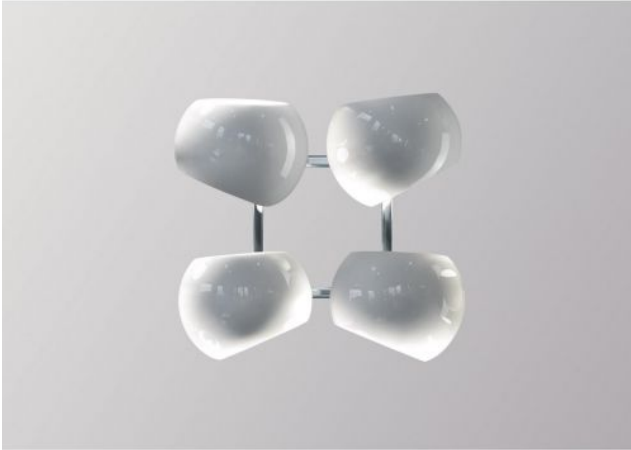

Licht im Raum

White Moons 2x2

Technical details

Country of Manufacture	 Germany
Manufacturer	Licht im Raum
Designer	Daniel Klages
Year of design	2016
protection	IP20
Scope of delivery	LED 230 Volt
voltage suitability	110 - 240 Volt
Depth in cm	21
material	porcelain, stainless Steel
dimming	dimmable on site
socket/light fixture	E14
LED	inclusive
Shade diameter	16 cm
bulb exchange	on site itself
system performance	4 x 4.5 Watt
Dimensions	B 35 cm L 35 cm

Description

The Licht im Raum White Moons 2x2 wall lamp has four shades which can be oriented differently. In this way they can emit light in different directions and create an interesting game of light reflections. The lamp series already won several design awards and also includes other wall and pendant lamps. It was designed 2016 by Daniel Klages. This lamp is supplied with a polished stainless steel wall bracket. On request, the lamp is also available with a brass wall bracket.