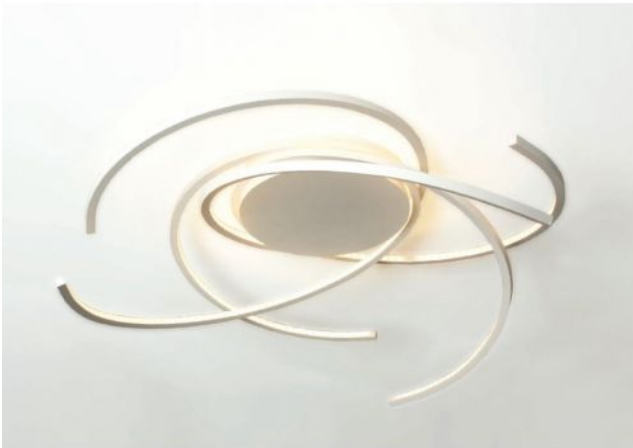

Escale

Space 100 cm

Oberfläche

- aluminum
- black
- gold
- white

Technical details

Country of Manufacture	 Germany
Manufacturer	Escale
Designer	Mosru Mohiuddin
Year of design	2013
protection	IP20
Scope of delivery	LED
voltage suitability	230 - 240 Volt
Diameter in cm	100
material	aluminum
dimming	dimmable with a trailing edge dimmer and with a leading edge dimmer
Wattage	36 W
LED	inclusive
Colour Rendering Index	90
Color temperature in Kelvin	2,700 extra warm white
bulb exchange	at the manufacturer / at the factory
Total luminous flux in lm	5,000
Dimensions	H 24 cm Ø 100 cm

Description

The Escale Space 100 is the largest ceiling light in this series. It has a diameter of 100 cm at a height of 24 cm. An LED with a colour temperature of 2700 Kelvin extra warm white serves as a light source.

The Space 100 ceiling light is offered in the surfaces aluminum smoothed, gold leaf, white and black. The lamp was designed by Mosru Mohiuddin in 2013.

This ceiling lamp can be dimmed on site with a trailing edge and / or leading edge phase dimmer. A Casambi module and a ZigBee module are offered as accessories. With the Casambi module, the ceiling light can be regulated with the Casambi App by smartphone or tablet via Bluetooth. The ZigBee module enables control of the light via voice control.