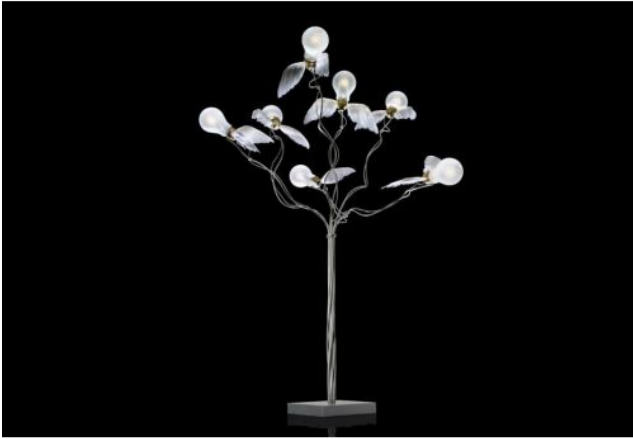

Ingo Maurer

Birdies Busch LED

Technical details

Country of Manufacture	 Germany
Manufacturer	Ingo Maurer
Designer	Ingo Maurer
Year of design	2017
protection	IP20
Scope of delivery	LED
voltage suitability	230 - 240 Volt
Diameter in cm	50
material	Goose-feather wings, metal
cable color	transparent
cable length	200 cm
dimming	on site dimmable with a trailing edge dimmer
socket/light fixture	E27
switchability	on the lead
LED	inclusive
Colour Rendering Index	>90
Color temperature in Kelvin	2,700 extra warm white
lamp stand dimensions	length 18, width 18 cm
bulb exchange	on site itself
system performance	7 x 1.5 Watt
Total luminous flux in lm	910
Dimensions	H 95 cm Ø 50 cm

Description

The Ingo Maurer Birdie's Busch LED table lamp can be individually designed by bending its light arms. Each of the seven light arms can be bent differently. At the end of each arm, a wing pair of goose feathers and an LED special lamp are integrated. These LED special lamps are specially manufactured by Ingo Maurer and have a classic incandescent shape. On the 200 cm long cable, an on / off switch is integrated. The table lamp can be dimmed on site.