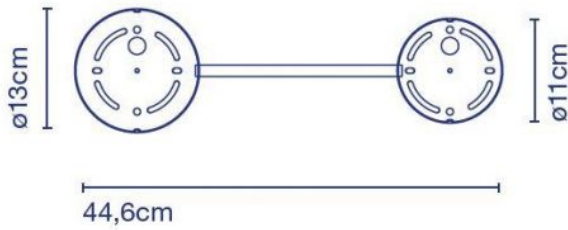

### Technical details

<b>Country of Manufacture</b>	 Spain
<b>Manufacturer</b>	Marset
<b>Designer</b>	Joan Gaspar
<b>surface</b>	black
<b>material</b>	metal
<b>voltage suitability</b>	230 - 240 Volt
<b>Dimensions</b>	L 45 cm