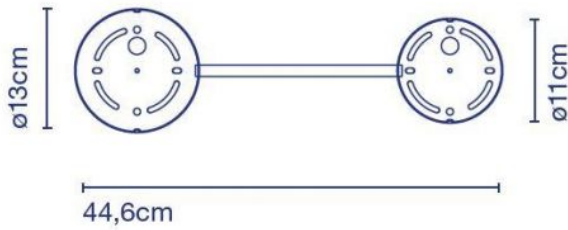

Marset

Accessories C2 Ginger

Technical details

Country of Manufacture	 Spain
Manufacturer	Marset
Designer	Joan Gaspar
surface	black
material	metal
voltage suitability	230 - 240 Volt
Dimensions	L 45 cm

Description

The Marset accessory C2 Ginger is used to connect a lamp Ginger 32 C and a lamp Ginger 42 C to each other and to connect them together to a power supply. The wall lamp accessories are made of painted metal. In addition to these accessories, a version is also available to connect a Ginger 32 C, 42 C and 60 C lamp to a single power connection.