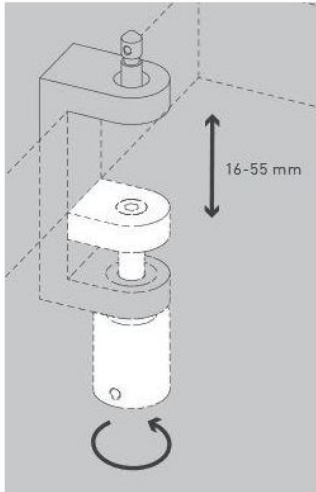

Serien Lighting

Job table clamp

Technical details

Country of Manufacture	Germany
Manufacturer	Serien Lighting
Dimensions	H 2 cm

Description

The Serien Lighting Job table clamp is an accessory for the desk lamp Job. This table clamp can be used to convert a table lamp with a base or furniture adapter into a clamp lamp. The clamp is also suitable as a spare part for a clamp light. It can be used for tables between 1.6 cm and 5.5 cm thickness.