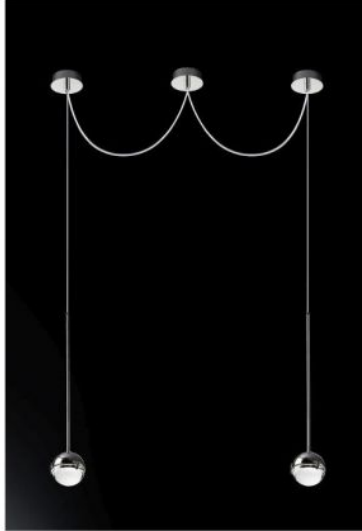

### Oberfläche

- chrome
- black

### Technical details

<b>Country of Manufacture</b>	 Italy
<b>Manufacturer</b>	Cini & Nils
<b>Designer</b>	Luta Bettonica
<b>Designer 2</b>	Mario Melocchi
<b>Year of design</b>	2005
<b>protection</b>	IP20
<b>Scope of delivery</b>	LED
<b>voltage suitability</b>	230 - 240 Volt
<b>Diameter in cm</b>	11
<b>material</b>	aluminum, brass, glass, steel
<b>cable length</b>	385 cm
<b>height adjustment</b>	height determinable
<b>dimming</b>	on site dimmable with a trailing edge dimmer
<b>LED</b>	inclusive
<b>Colour Rendering Index</b>	92
<b>Color temperature in Kelvin</b>	2,800 warm white
<b>canopy dimensions</b>	14 cm
<b>system performance</b>	2 x 13 Watt
<b>Total luminous flux in lm</b>	2,600
<b>Dimensions</b>	H 65 cm   Ø 11 cm

### Description

The Cini & Nils Convivio pendant lamp 2-lights LED emits its light directly downwards, whereby the light is bundled by transparent glass lenses. This creates a distinctive, clear illumination. The 2-lights pendant lamp has a decentralised canopy, so that the lamp can be installed independently of the power supply. In addition, it is also possible to choose any distance between the two pendulums during installation.