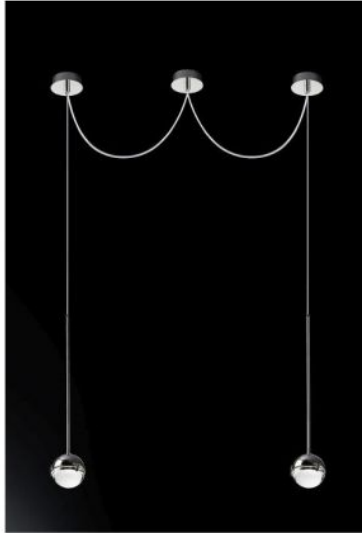

### Oberfläche

- chrome
- black

### Technical details

<b>Country of Manufacture</b>	 Italy
<b>Manufacturer</b>	Cini & Nils
<b>Designer</b>	Luta Bettonica
<b>Designer 2</b>	Mario Melocchi
<b>Year of design</b>	2005
<b>protection</b>	IP20
<b>Scope of delivery</b>	LED
<b>voltage suitability</b>	230 - 240 Volt
<b>Diameter in cm</b>	11
<b>material</b>	aluminum, brass, glass, steel
<b>cable length</b>	385 cm
<b>height adjustment</b>	height determinable
<b>dimming</b>	on site dimmable with a trailing edge dimmer
<b>LED</b>	inclusive
<b>Colour Rendering Index</b>	92
<b>Color temperature in Kelvin</b>	2,800 warm white
<b>canopy dimensions</b>	14 cm
<b>system performance</b>	2 x 13 Watt
<b>Total luminous flux in lm</b>	2,600
<b>Dimensions</b>	H 65 cm   Ø 11 cm

### Description

The Cini & Nils Convivio pendant lamp 2-lights LED emits its light directly downwards, whereby the light is bundled by transparent glass lenses. This creates a distinctive, clear illumination. The 2-lights pendant lamp has a decentralised canopy, so that the lamp can be installed independently of the power supply. In addition, it is also possible to choose any distance between the two pendulums during installation.