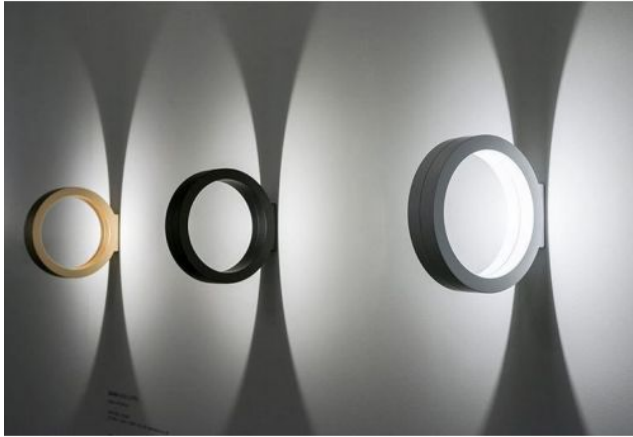

Cini & Nils

Assolo wall and ceiling lamp

Oberfläche

- black
- gold
- white

Dimmbarkeit

- on site dimmable with a trailing edge dimmer
- not dimmable

Technical details

Country of Manufacture	 Italy
Manufacturer	Cini & Nils
Designer	Luta Bettonica
Year of design	2013
protection	IP20
Scope of delivery	LED
voltage suitability	230 - 240 Volt
Depth in cm	20
Diameter in cm	20
material	aluminum
Wattage	16 W
LED	inclusive
Colour Rendering Index	80
Luminous flux in lm	1,300
Color temperature in Kelvin	2,800 warm white
Dimensions	B 5 cm Ø 20 cm

Description

The Cini & Nils Assolo wall and ceiling lamp can be mounted vertically, horizontally or in a row. Its ring has a diameter of 20 cm. The light is emitted by an integrated LED on the inside and reflected from there, thus indirectly illuminating both the lamp itself and the surroundings. This creates a play of light and shadow on the wall or ceiling. The lamp is available in white, black and gold matt. The Assolo wall and ceiling lamp is offered in two versions: non-dimmable and dimmable on site with a trailing edge phase dimmer. The on site dimmable version can also be dimmed with an optionally available Casambi module using a smartphone/tablet via Bluetooth. An LED with a colour temperature of 2,800 Kelvin warm white is included as a light source. On request, this lamp is also available with a round wall plate with a diameter of 9.2 cm, which can be used to cover flush boxes.