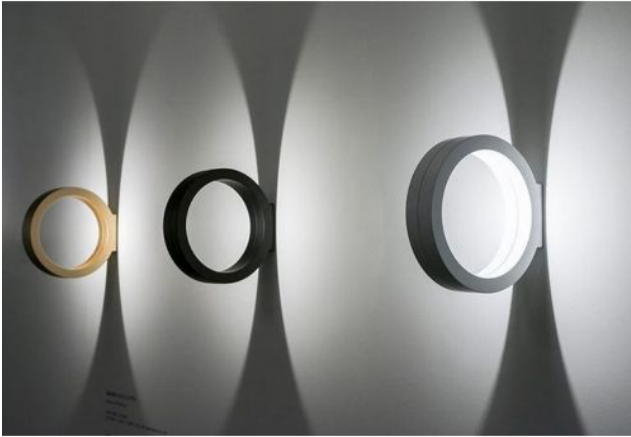

Cini & Nils

Assolo wall and ceiling lamp

Oberfläche

- black
- gold
- white

Dimmbarkeit

- on site dimmable with a trailing edge dimmer
- not dimmable

Technical details

Country of Manufacture	 Italy
Manufacturer	Cini & Nils
Designer	Luta Bettonica
Year of design	2013
protection	IP20
Scope of delivery	LED
voltage suitability	230 - 240 Volt
Depth in cm	20
Diameter in cm	20
material	aluminum
Wattage	16 W
LED	inclusive
Colour Rendering Index	80
Luminous flux in lm	1,300
Color temperature in Kelvin	2,800 warm white
Dimensions	B 5 cm Ø 20 cm

Description

The Cini & Nils Assolo wall and ceiling lamp can be mounted vertically, horizontally or in a row. Its ring has a diameter of 20 cm. The light is emitted by an integrated LED on the inside and reflected from there, thus indirectly illuminating both the lamp itself and the surroundings. This creates a play of light and shadow on the wall or ceiling. The lamp is available in white, black and gold matt. The Assolo wall and ceiling lamp is offered in two versions: non-dimmable and dimmable on site with a trailing edge phase dimmer. The on site dimmable version can also be dimmed with an optionally available Casambi module using a smartphone/tablet via Bluetooth. An LED with a colour temperature of 2,800 Kelvin warm white is included as a light source. On request, this lamp is also available with a round wall plate with a diameter of 9.2 cm, which can be used to cover flush boxes.