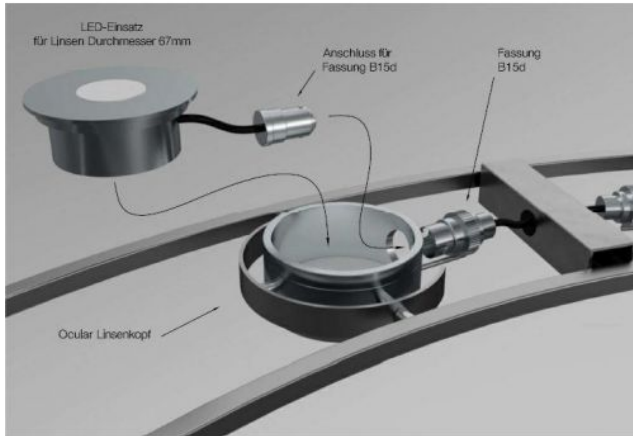

Licht im Raum

LED conversion for Ocular

Linsendurchmesser

- 67 mm
- 100 mm

Technical details

Country of Manufacture	 Germany
Manufacturer	Licht im Raum
Designer	Licht im Raum
protection	IP40
Scope of delivery	LED
voltage suitability	230 - 240 Volt
dimming	on site dimmable with a trailing edge dimmer
LED	inclusive
light distribution	directly and indirectly

Description

The LED conversion for Ocular Classic with B15 socket is an LED insert. The insert is available for the lens diameters 67 mm and 100 mm. A connection for a B15 socket is integrated. The LED inserts have one upright and one downlight. They are dimmable on site with a trailing edge phase dimmer.