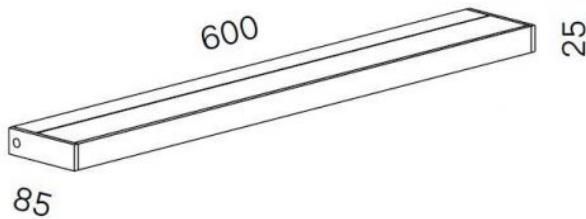

Serien Lighting

SML2 Wall 600 Silver

Leuchtmittelabdeckung

- satinée / raster
- satinée / satinée

Farbtemperatur in Kelvin

- Tunable White
- 2,700 extra warm white
- 3,000 warm white

Technical details

Country of Manufacture	 Germany
Manufacturer	Serien Lighting
Designer	Jean Marc da Costa
protection	IP20
Scope of delivery	LED
voltage suitability	110 - 240 Volt
Depth in cm	9
material	aluminum, polycarbonate
dimming	dimmable on site
Wattage	20 W
LED	inclusive
Colour Rendering Index	>90
bulb exchange	on site itself
Dimensions	H 3 cm B 60 cm

Description

The Serien Lighting SML2 Wall 600 Silver has a width of 60 cm. It is 3 cm high and 9 cm deep. The wall lamp is available with different lamp covers: With the satinée / satinée lamp cover, the light is scattered upwards and downwards. With the satinée / raster cover, the light is scattered in one direction and dimmed in the other.