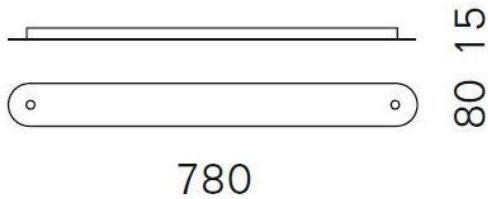

Serien Lighting

Canopy profile 2

Oberfläche

- brushed aluminum
- Aluminum polished
- black
- white

Technical details

Country of Manufacture	 Germany
Manufacturer	Serien Lighting
Designer	Serien Lighting
material	aluminum
Dimensions	H 2 cm B 8 cm L 78 cm

Description

The Serien Lighting canopy profile 2 is used to connect two pendant lamps and plug them into a single power supply. In this way, two single pendant lights can be installed together. Only a single ceiling outlet with power supply is required. The canopy profile 2 is available in the following finishes: brushed aluminum, polished aluminum, black or white painted. It is 78 cm long and 8 cm wide. Its height is 1.5 cm.