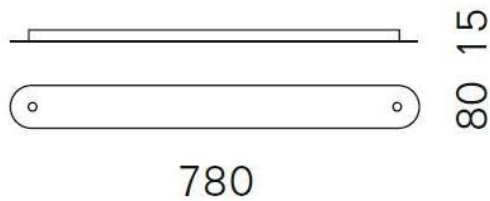

Serien Lighting

Canopy profile 2

Oberfläche

- brushed aluminum
- Aluminum polished
- black
- white

Technical details

Country of Manufacture	Germany
Manufacturer	Serien Lighting
Designer	Serien Lighting
material	aluminum
Dimensions	H 2 cm | B 8 cm | L 78 cm

Description

The Serien Lighting canopy profile 2 is used to connect two pendant lamps and plug them into a single power supply. In this way, two single pendant lights can be installed together. Only a single ceiling outlet with power supply is required. The canopy profile 2 is available in the following finishes: brushed aluminum, polished aluminum, black or white painted. It is 78 cm long and 8 cm wide. Its height is 1.5 cm.

The accessories are suitable for the following lamps: Cavity Suspension L, Curling Suspension Rope / Tube S, M and L, Draft Suspension Rope / Tube S and M, Drum Suspension Rope / Tube S and M as well as Reef Suspension 1. The canopy profile 3 is also offered as an accessory, allowing three Serien Lighting pendant lamps to be mounted together on a single power supply.