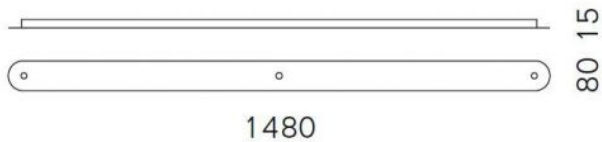

Serien Lighting

Canopy profile 3

Oberfläche

- brushed aluminum
- Aluminum polished
- black
- white

Technical details

| | |
|-------------------------------|---|
| Country of Manufacture |  Germany |
| Manufacturer | Serien Lighting |
| Designer | Serien Lighting |
| material | aluminum |
| Dimensions | H 2 cm B 8 cm L 148 cm |

Description

With the Serien Lighting canopy profile 3, three pendant lamps can be connected together and mounted on a single power supply. This makes it possible to install two single pendant lamps together. Only a single power connection is required. The canopy profile 3 is available in brushed aluminum, polished aluminum, black or white painted finishes. This accessory has a length of 148 cm and a width of 8 cm. The height is 1.5 cm.

The accessories are suitable for the following Serien Lighting lamps: Cavity Suspension L, Curling Suspension Rope / Tube S, M and L, Draft Suspension Rope / Tube S and M, Drum Suspension Rope / Tube S and M as well as Reef Suspension 1. In addition to these accessories, the canopy profile 2 is also offered, with which two pendant lamps can be connected together and mounted on a single power supply.