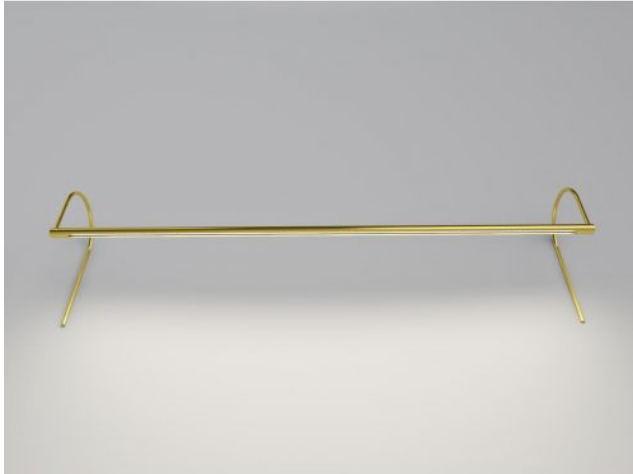

Betec

Minimus 119 cm Typ 15

Oberfläche

- chrome
- matt gold
- brass glossy
- brass matt
- glossy nickel
- matt Nickel
- black
- browning
- gold glossy

Technical details

Country of Manufacture	 Germany
Manufacturer	Betec
Designer	Horst Lettenmayer
protection	IP20
Scope of delivery	LED
voltage suitability	110 - 240 Volt
Projection in cm	15
material	brass
Wattage	38.4 W
LED	inclusive
Colour Rendering Index	>90
Luminous flux in lm	3,794.6
Color temperature in Kelvin	2,700 extra warm white
Dimensions	H 25 cm L 119 cm

Description

The Betec Minimus is a further development of the Clarus picture light. In contrast to the Clarus, its lamp head is thicker with a diameter of 1.8 cm. The Minimus was designed for the use of a Duo LED. A Duo LED consists of two LEDs in one housing and therefore has a particularly high light output. As a result, this picture light can also fulfil the side effect of brightening up a room. Its emitted light is mainly directed at the respective object, but it is reflected into the room at the same time, so that a pleasant atmosphere is created with the basic brightness.