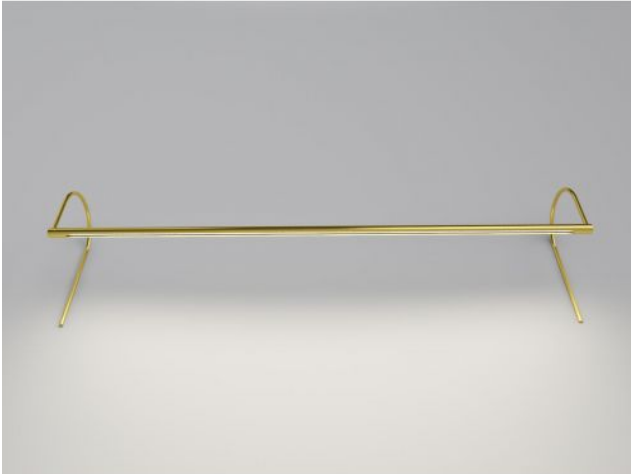

Betec

Minimus 119 cm Typ 15

Oberfläche

- chrome
- matt gold
- brass glossy
- brass matt
- glossy nickel
- matt Nickel
- black
- browning
- gold glossy

Technical details

Country of Manufacture	 Germany
Manufacturer	Betec
Designer	Horst Lettenmayer
protection	IP20
Scope of delivery	LED
voltage suitability	110 - 240 Volt
Projection in cm	15
material	brass
Wattage	38.4 W
LED	inclusive
Colour Rendering Index	>90
Luminous flux in lm	3,794.6
Color temperature in Kelvin	2,700 extra warm white
Dimensions	H 25 cm L 119 cm

Description

The Betec Minimus is a further development of the Clarus picture light. In contrast to the Clarus, its lamp head is thicker with a diameter of 1.8 cm. The Minimus was designed for the use of a Duo LED. A Duo LED consists of two LEDs in one housing and therefore has a particularly high light output. As a result, this picture light can also fulfil the side effect of brightening up a room. Its emitted light is mainly directed at the respective object, but it is reflected into the room at the same time, so that a pleasant atmosphere is created with the basic brightness.