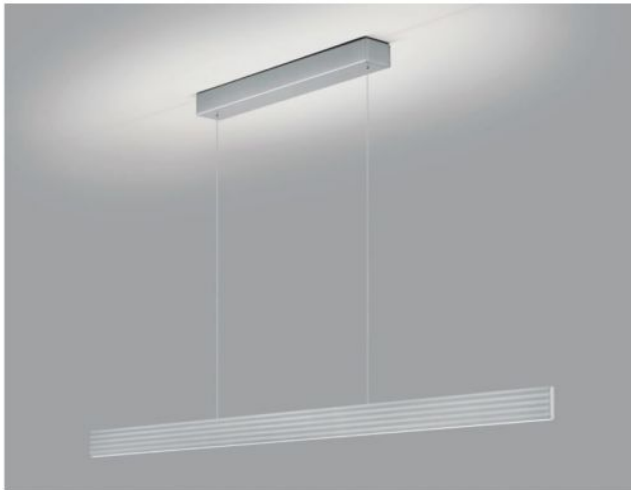

Knapstein

FARA-132

Oberfläche

- nickel
- black
- bronze

Technical details

Country of Manufacture	 Germany
Manufacturer	Knapstein
Designer	Knapstein
Year of design	2022
protection	IP20
Scope of delivery	LED
voltage suitability	230 - 240 Volt
material	metal
height adjustment	height adjustable
dimming	gesture control
Wattage	62 W
LED	inclusive
Colour Rendering Index	>90
Luminous flux in lm	7,440
Color temperature in Kelvin	2.200 - 3,000 adjustable
canopy dimensions	Length 60 cm, height 6 cm
bulb exchange	at the manufacturer / at the factory
total height	73 - 180 cm
Dimensions	H 6.5 cm B 1.4 cm L 132 cm

Description

The Knapstein FARA-132 is a pendant lamp with a length of 132 cm. The total height of the lamp can be adjusted at any time between 73 cm and 180 cm by lifting or pulling the lamp. The lamp can also be mounted at an angle. The FARA-132 pendant lamp emits its light upwards and downwards at the same time. By gesture control, the uplight and the downlight can be switched separately and dimmed continuously. In addition, the light colour for the uplight and downlight can be adjusted separately to a warmer tone via gesture control (from the colour temperature of 3,000 Kelvin warm white to 2,200 Kelvin extra warm white). All dimming and light colour settings are saved via memory function and automatically reset the next time the lamp is switched on.