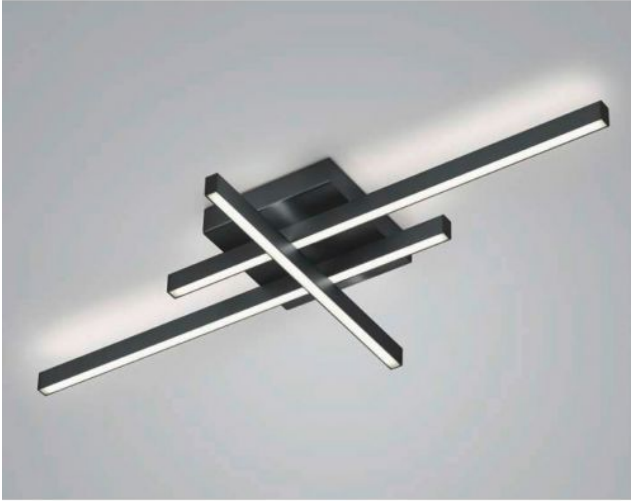

Knapstein

FELI

Oberfläche

- nickel
- black

Technical details

Country of Manufacture	 Germany
Manufacturer	Knapstein
Designer	Knapstein
Year of design	2022
protection	IP20
Scope of delivery	LED
voltage suitability	230 - 240 Volt
material	metal
dimming	dimmable with a trailing edge dimmer and with a leading edge dimmer
Wattage	51 W
LED	inclusive
Colour Rendering Index	>90
Luminous flux in lm	5,812
Color temperature in Kelvin	2,700 extra warm white
bulb exchange	at the manufacturer / at the factory
Dimensions	H 7 cm B 42 cm L 90 cm

Description

The Knapstein FELI ceiling light consists of two horizontal rods and one vertically arranged rod. The ceiling lamp emits its light both upwards and downwards. The light emitted upwards also creates a uniform lighting effect on the ceiling. The FELI has a total length of 90 cm and a width of 42 cm. Knapstein offers the ceiling light in the surfaces matt nickel and black. The lamp is operated with a powerful, dimmable LED. The LED has a colour temperature of 2,700 Kelvin extra warm white.