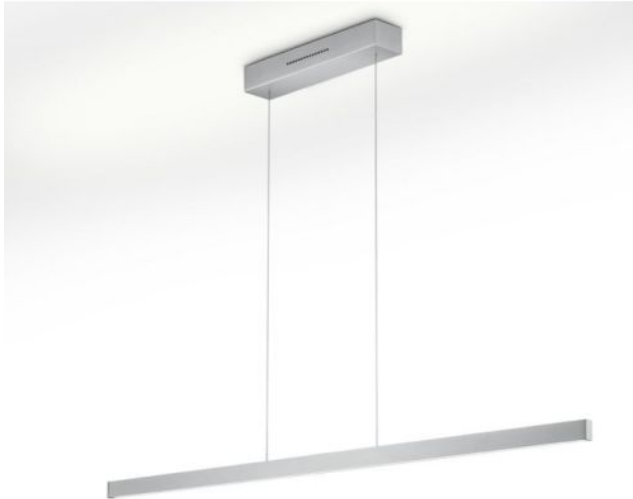

Knapstein

LINDA-72

Oberfläche

- nickel
- bronze
- black

Technical details

Country of Manufacture	 Germany
Manufacturer	Knapstein
Year of design	2023
material	brass
height adjustment	height adjustable
Wattage	34 W
LED #	inclusive
Colour Rendering Index	>90
Luminous flux in lm	4004
Color temperature in Kelvin	2.200-3.000
protection	IP20
Scope of delivery	LED
voltage suitability	230 - 240 Volt
dimming	gesture control
total height	73 - 180 cm
Dimensions	L 72 cm

Description

The Knapstein LINDA-72 pendant lamp has a length of 72 cm. By pulling or lifting the lamp itself, the total height of the lamp can be adjusted between 73 cm and 180 cm. The lamp can also be suspended at an angle. The pendant lamp emits its light simultaneously upwards and downwards. The uplight and downlight can be switched and dimmed separately by gesture control. The light colour can also be adjusted separately for the uplight and downlight to a warmer tone (from a colour temperature of 3,000 Kelvin warm white to 2,200 Kelvin extra warm white). All dimming and light colour settings are saved via the memory function and are automatically reset when the light is next switched on.

The sensor area for gesture control is located centrally on the lamp. The lamp is switched on or off by a wiping movement of the hand in the sensor area. To change the light intensity, the hand is held longer in the sensor area. The desired light colour can then be set by holding the hand in the sensor area again for a longer time. The LINDA-72 is available in different surfaces. There are no visible screws in the ceiling canopy, because of a magnetic holder.