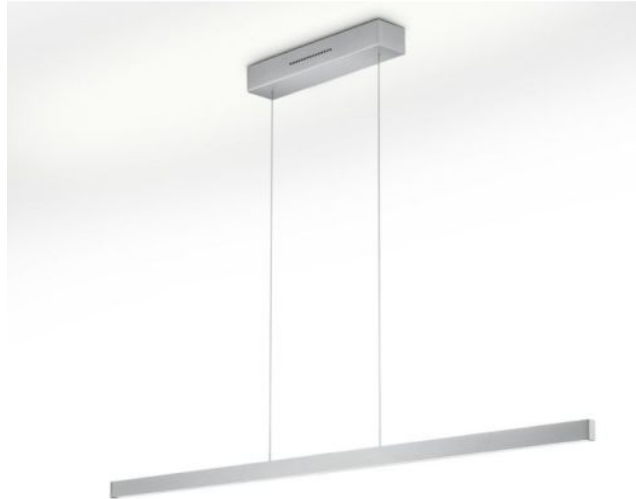

Knapstein

LINDA-72

Oberfläche

- nickel
- bronze
- black

Technical details

Country of Manufacture	 Germany
Manufacturer	Knapstein
Year of design	2023
material	brass
height adjustment	height adjustable
Wattage	34 W
LED #	inclusive
Colour Rendering Index	>90
Luminous flux in lm	4004
Color temperature in Kelvin	2.200-3.000
protection	IP20
Scope of delivery	LED
voltage suitability	230 - 240 Volt
dimming	gesture control
bulb exchange	at the manufacturer / at the factory
total height	73 - 180 cm
Dimensions	L 72 cm

Description

The Knapstein LINDA-72 pendant lamp has a length of 72 cm. By pulling or lifting the lamp itself, the total height of the lamp can be adjusted between 73 cm and 180 cm. The lamp can also be suspended at an angle. The pendant lamp emits its light simultaneously upwards and downwards. The uplight and downlight can be switched and dimmed separately by gesture control. The light colour can also be adjusted separately for the uplight and downlight to a warmer tone (from a colour temperature of 3,000 Kelvin warm white to 2,200 Kelvin extra warm white). All dimming and light colour settings are saved via the memory function and are automatically reset when the light is next switched on.

The sensor area for gesture control is located centrally on the lamp. The lamp is switched on or off by a wiping movement of the hand in the sensor area. To change the light intensity, the hand is held longer in the sensor area. The desired light colour can then be set by holding the hand in the sensor area again for a longer time. The LINDA-72 is available in different surfaces. There are no visible screws in the ceiling canopy, because of a magnetic holder.