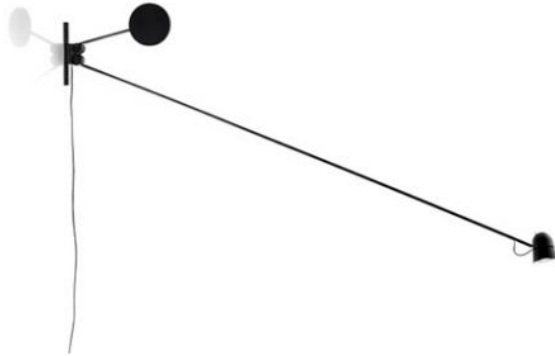

Luceplan

Counterbalance

Oberfläche

- negro
- blanco

Technical details

País de la Fabricación	 Italia
fabricante	Luceplan
diseñador	Daniel Rybakken
año	2012
color	negro
protección	IP20
Volumen de suministro	LED
entrada de tensión	110 - 240 Volt
material	acero, aluminio
Atenuación	en la cabeza de la lámpara
Potencia en vatios	16 W
LED	incluyendo
Indice de reproduccion cromatica	90
El flujo luminoso en lm	598
Temperatura de color en grados Kelvin	2.700 extra blanco cálido
longitud del brazo	190 cm
cabeza del alumbrado masa	9 cm
Dimensions	L 192 cm

Descripción

The Luceplan Counterbalance is a black wall lamp, which can be aligned in the room at will cause of its swiveling light arm. The counterweight balances the movements of the long arm with help of gear wheels and guarantees the stability of the lamp head. The lamp head is made out of lacquered aluminum, the body is made of matt lacquered steel. Different brightness levels can be set with the dimmer on the lamp head. Daniel Rybakken designed the wall light in the year 2012. Apart from this light, also a spotlight as well as a floor lamp are on offer from this series.