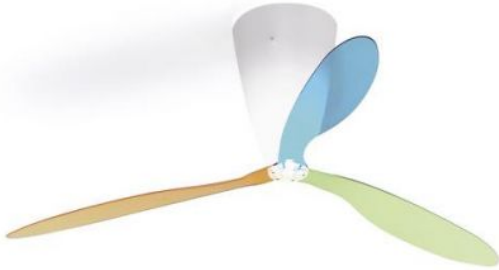

Luceplan

Blow

Oberfläche

- Multicolor (azul, verde, naranja)
- transparente
- transparente con serigrafía

Technical details

País de la Fabricación	 Italia
fabricante	Luceplan
diseñador	Ferdi Giardini
año	1997
protección	IP20
Volumen de suministro	Leuchtmittel/Bulb
entrada de tensión	230 - 240 Volt
Diámetro en cm	140
material	metacrilato, policarbonato
Atenuación	dimnable través de control remoto de red opcional
base/portálámparas	E27
Alimentación (máx. Watt)	105 Watt
distribución de la luz	luz de la habitación
Dimensiones	H 40 cm Ø 140 cm

Descripción

The Luceplan Blow is a lighted ceiling fan. The ceiling fan can also be regulated with an optional remote control in light intensity and speed. It can also be regulated by the customer using a push-dimming system, for which a 5-core mains supply cable is required. There are available different rotors: in transparent, colour mix (blue, orange and green) or in transparent screenprinted. A switch for reversing the movement of rotors is also installed in the ceiling lamp. The design was developed by Ferdi Giardini in 1997.