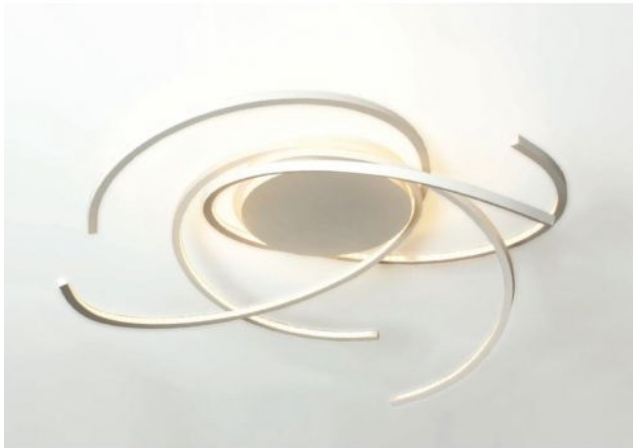

Escale

Space 100 cm

Oberfläche

- aluminio
- negro
- oro
- blanco

Technical details

País de la Fabricación	 Alemania
fabricante	Escale
diseñador	Mosru Mohiuddin
año	2013
protección	IP20
Volumen de suministro	LED
entrada de tensión	230 - 240 Volt
Diámetro en cm	100
material	aluminio
Atenuación	dimnable con control de fase inversa y con reguladores de control de fase
Potencia en vatios	36 W
LED	incluyendo
Indice de reproduccion cromatica	90
Temperatura de color en grados Kelvin	2.700 extra blanco cálido
reemplazo de la bombilla:	en el fabricante / en la fabrica
Flujo total luminoso en lm	5.000
Dimensions	H 24 cm Ø 100 cm

Descripción

The Escale Space 100 is the largest ceiling light in this series. It has a diameter of 100 cm at a height of 24 cm. An LED with a colour temperature of 2700 Kelvin extra warm white serves as a light source.

The Space 100 ceiling light is offered in the surfaces aluminum smoothed, gold leaf, white and black. The lamp was designed by Mosru Mohiuddin in 2013.

This ceiling lamp can be dimmed on site with a trailing edge and / or leading edge phase dimmer. A Casambi module and a ZigBee module are offered as accessories. With the Casambi module, the ceiling light can be regulated with the Casambi App by smartphone or tablet via Bluetooth. The ZigBee module enables control of the light via voice control.