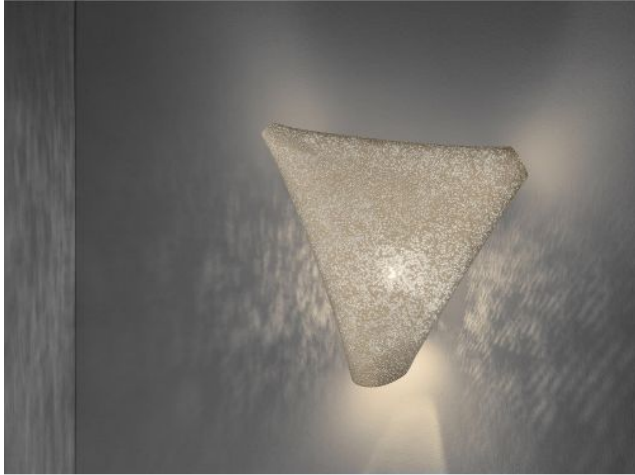

Arturo_Alvarez

Ballet BA06

Oberfläche

- gris
- blanco

Version

- E27
- LED

Technical details

País de la Fabricación	 España
fabricante	Arturo_Alvarez
diseñador	Hector Serrano
año	2014
protección	IP20
Volumen de suministro	Leuchtmittel/ Bulb
entrada de tensión	230 - 240 Volt
Profundidad en cm	15
material	acero, acero Inoxidable
distribución de la luz	La iluminación ambiental e indirectamente
Dimensions	H 35 cm B 36 cm

Descripción

The Arturo Alvarez Ballet BA06 wall light is available in several finishes. The bracket of this wall lamp is made of painted steel. The lamp shade is made of a flexible stainless steel mesh. This stainless steel mesh has been specially developed by the Arturo Alvarez brand and is particularly malleable, compact and resistant. This wall light is available in two versions: as E27 version or as version with built-in LED. The E27 version has an E27 socket and is operated with a replaceable LED retrofit. The LED version has a colour temperature of 2,700 Kelvin extra warm white, on request it is also available with 3000 Kelvin warm white. This lamp is offered in white and grey finishes. On request, the lamp is also available in taupe and beige.