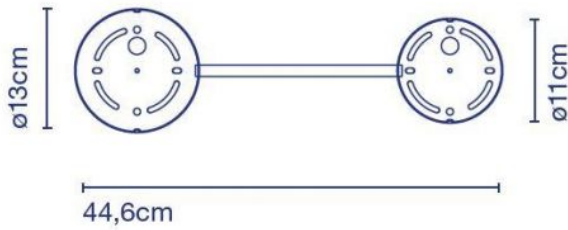

Marset

Accessories C2 Ginger

Technical details

País de la Fabricación	 España
fabricante	Marset
diseñador	Joan Gaspar
superficie	negro
material	metal
entrada de tensión	230 - 240 Volt
Dimensions	L 45 cm

Descripción

The Marset accessory C2 Ginger is used to connect a lamp Ginger 32 C and a lamp Ginger 42 C to each other and to connect them together to a power supply. The wall lamp accessories are made of painted metal. In addition to these accessories, a version is also available to connect a Ginger 32 C, 42 C and 60 C lamp to a single power connection.