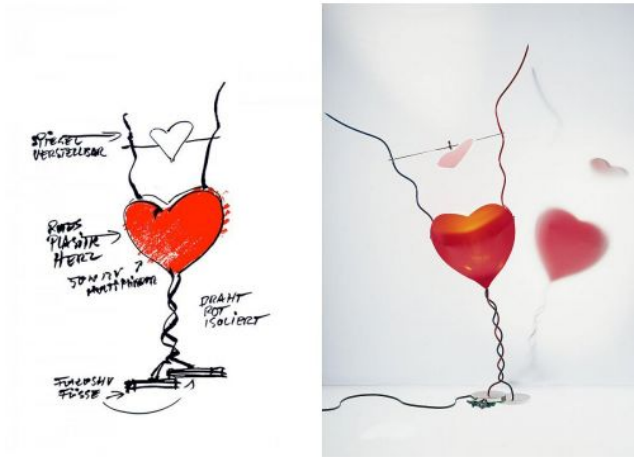

Ingo Maurer

One From The Heart

Technical details

País de la Fabricación	 Alemania
fabricante	Ingo Maurer
diseñador	Ingo Maurer
año	1989
protección	IP20
Volumen de suministro	LED
entrada de tensión	110 - 240 Volt
material	metal, vidrio
longitud del cable	300 cm
Atenuación	Cable de dimmer con slider
Potencia en vatios	9 W
LED	incluyendo
Indice de reproduccion cromatica	>90
El flujo luminoso en lm	970
Temperatura de color en grados Kelvin	2.700 extra blanco cálido
Dimensiones	H 95 cm B 40 cm

Descripción

The Ingo Maurer One From The Heart table lamp was originally intended as a wedding present for a friend of the designer Ingo Maurer. But this table lamp is not only for lovers, but it also provides atmospheric light and is a real eye-catcher in every room. At the heart of One From The Heart, a multi-mirror reflector with protective glass is integrated. Above the heart sits a movable and heart-shaped glass mirror that directs the rays of light and reflects another heart against the wall. Two small crocodiles under the base provide the right balance. This lamp has a cord dimmer with slider and is operated with an integrated LED.