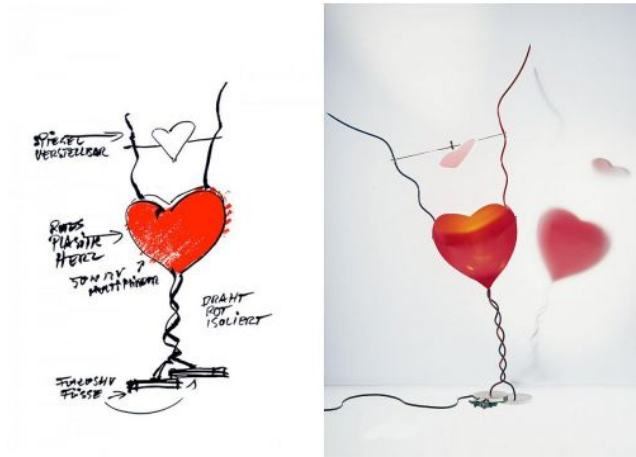

Ingo Maurer

One From The Heart

Technical details

País de la Fabricación	 Alemania
fabricante	Ingo Maurer
diseñador	Ingo Maurer
año	1989
protección	IP20
Volumen de suministro	LED
entrada de tensión	110 - 240 Volt
material	metal, vidrio
longitud del cable	300 cm
Atenuación	Cable de dimmer con slider
Potencia en vatios	9 W
LED	incluyendo
Indice de reproduccion cromatica	>90
El flujo luminoso en lm	970
Temperatura de color en grados Kelvin	2.700 extra blanco cálido
Dimensiones	H 95 cm B 40 cm

Descripción

The Ingo Maurer One From The Heart table lamp was originally intended as a wedding present for a friend of the designer Ingo Maurer. But this table lamp is not only for lovers, but it also provides atmospheric light and is a real eye-catcher in every room. At the heart of One From The Heart, a multi-mirror reflector with protective glass is integrated. Above the heart sits a movable and heart-shaped glass mirror that directs the rays of light and reflects another heart against the wall. Two small crocodiles under the base provide the right balance. This lamp has a cord dimmer with slider and is operated with an integrated LED.