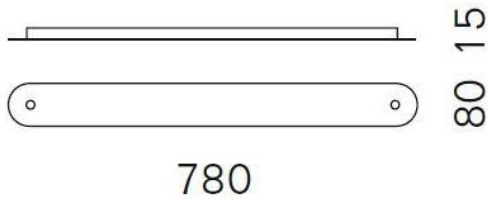

Serien Lighting

Canopy profile 2

Oberfläche

- aluminio cepillado
- Aluminio pulido
- negro
- blanco

Technical details

País de la Fabricación	Alemania
fabricante	Serien Lighting
diseñador	Serien Lighting
material	aluminio
Dimensions	H 2 cm | B 8 cm | L 78 cm

Descripción

The Serien Lighting canopy profile 2 is used to connect two pendant lamps and plug them into a single power supply. In this way, two single pendant lights can be installed together. Only a single ceiling outlet with power supply is required. The canopy profile 2 is available in the following finishes: brushed aluminum, polished aluminum, black or white painted. It is 78 cm long and 8 cm wide. Its height is 1.5 cm.

The accessories are suitable for the following lamps: Cavity Suspension L, Curling Suspension Rope / Tube S, M and L, Draft Suspension Rope / Tube S and M, Drum Suspension Rope / Tube S and M as well as Reef Suspension 1. The canopy profile 3 is also offered as an accessory, allowing three Serien Lighting pendant lamps to be mounted together on a single power supply.