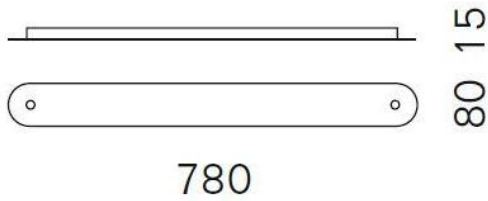

Serien Lighting

Canopy profile 2

Oberfläche

- aluminio cepillado
- Aluminio pulido
- negro
- blanco

Technical details

País de la Fabricación	 Alemania
fabricante	Serien Lighting
diseñador	Serien Lighting
material	aluminio
Dimensions	H 2 cm B 8 cm L 78 cm

Descripción

The Serien Lighting canopy profile 2 is used to connect two pendant lamps and plug them into a single power supply. In this way, two single pendant lights can be installed together. Only a single ceiling outlet with power supply is required. The canopy profile 2 is available in the following finishes: brushed aluminum, polished aluminum, black or white painted. It is 78 cm long and 8 cm wide. Its height is 1.5 cm.