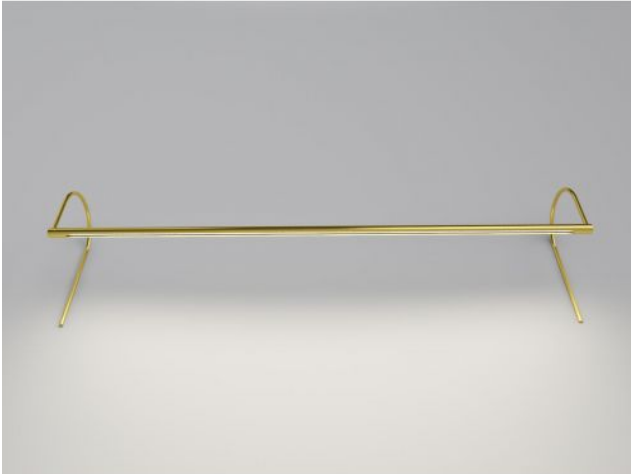

Betec

Minimus 119 cm Typ 15

Oberfläche

- cromo
- Mate oro
- Laton brillante
- Laton mate
- níquel brillante
- níquel mate
- negro
- browning
- oro brillante

Technical details

País de la Fabricación	 Alemania
fabricante	Betec
diseñador	Horst Lettenmayer
protección	IP20
Volumen de suministro	LED
entrada de tensión	110 - 240 Volt
Proyección en cm	15
material	latón
Potencia en vatios	38,4 W
LED	incluyendo
Indice de reproduccion cromatica	>90
El flujo luminoso en lm	3.794,6
Temperatura de color en grados Kelvin	2.700 extra blanco cálido
Dimensions	H 25 cm L 119 cm

Descripción

The Betec Minimus is a further development of the Clarus picture light. In contrast to the Clarus, its lamp head is thicker with a diameter of 1.8 cm. The Minimus was designed for the use of a Duo LED. A Duo LED consists of two LEDs in one housing and therefore has a particularly high light output. As a result, this picture light can also fulfil the side effect of brightening up a room. Its emitted light is mainly directed at the respective object, but it is reflected into the room at the same time, so that a pleasant atmosphere is created with the basic brightness.