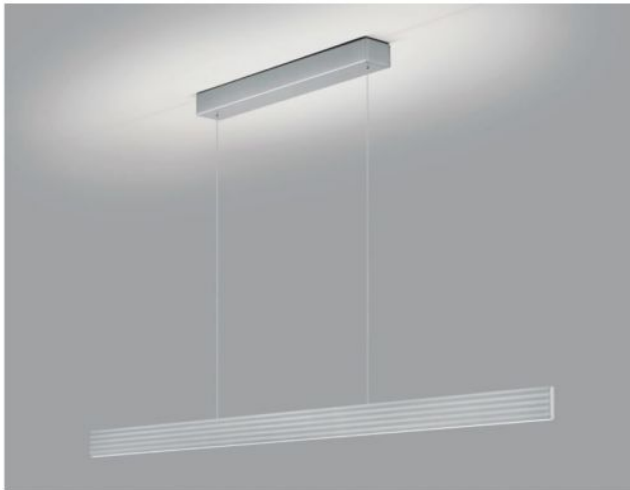

Knapstein

FARA-132

Oberfläche

- níquel
- negro
- bronce

Technical details

País de la Fabricación	 Alemania
fabricante	Knapstein
diseñador	Knapstein
año	2022
protección	IP20
Volumen de suministro	LED
entrada de tensión	230 - 240 Volt
material	metal
ajuste de altura	altura ajustable
Atenuación	control por movimientos
Potencia en vatios	62 W
LED	incluyendo
Indice de reproduccion cromatica	>90
El flujo luminoso en lm	7.440
Temperatura de color en grados Kelvin	2200 - 3000 ajustable
Dimensiones del dosel	Longitud 60 cm, altura 6 cm
reemplazo de la bombilla:	en el fabricante / en la fabrica
altura total	73 - 180 cm
Dimensions	H 6,5 cm B 1,4 cm L 132 cm

Descripción

The Knapstein FARA-132 is a pendant lamp with a length of 132 cm. The total height of the lamp can be adjusted at any time between 73 cm and 180 cm by lifting or pulling the lamp. The lamp can also be mounted at an angle. The FARA-132 pendant lamp emits its light upwards and downwards at the same time. By gesture control, the uplight and the downlight can be switched separately and dimmed continuously. In addition, the light colour for the uplight and downlight can be adjusted separately to a warmer tone via gesture control (from the colour temperature of 3,000 Kelvin warm white to 2,200 Kelvin extra warm white). All dimming and light colour settings are saved via memory function and automatically reset the next time the lamp is switched on.