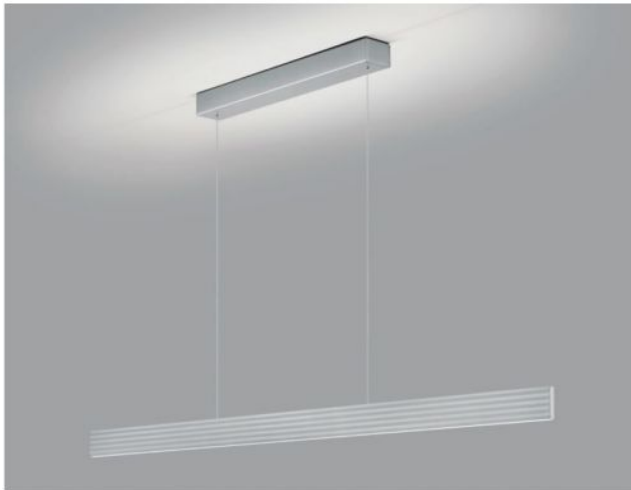

Knapstein

FARA-132

Oberfläche

- níquel
- negro
- bronce

Technical details

País de la Fabricación	 Alemania
fabricante	Knapstein
diseñador	Knapstein
año	2022
protección	IP20
Volumen de suministro	LED
entrada de tensión	230 - 240 Volt
material	metal
ajuste de altura	altura ajustable
Atenuación	control por movimientos
Potencia en vatios	62 W
LED	incluyendo
Indice de reproduccion cromatica	>90
El flujo luminoso en lm	7.440
Temperatura de color en grados Kelvin	2200 - 3000 ajustable
Dimensiones del dosel	Longitud 60 cm, altura 6 cm
reemplazo de la bombilla:	en el fabricante / en la fabrica
altura total	73 - 180 cm
Dimensions	H 6,5 cm B 1,4 cm L 132 cm

Descripción

The Knapstein FARA-132 is a pendant lamp with a length of 132 cm. The total height of the lamp can be adjusted at any time between 73 cm and 180 cm by lifting or pulling the lamp. The lamp can also be mounted at an angle. The FARA-132 pendant lamp emits its light upwards and downwards at the same time. By gesture control, the uplight and the downlight can be switched separately and dimmed continuously. In addition, the light colour for the uplight and downlight can be adjusted separately to a warmer tone via gesture control (from the colour temperature of 3,000 Kelvin warm white to 2,200 Kelvin extra warm white). All dimming and light colour settings are saved via memory function and automatically reset the next time the lamp is switched on.