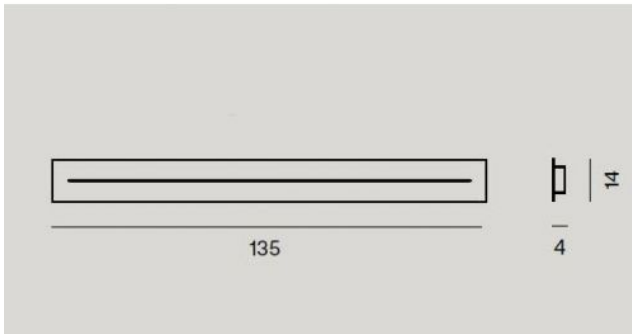

Foscarini

Elongated multi-canopy 135 cm

Technical details

Pays de fabrication	 Italie
fabricant	Foscarini
surface	blanc
matériel	métal
Dimensions	H 4 cm B 14 cm L 135 cm

Description

The Foscarini elongated multi-canopy 135 cm is an elongated canopy, to which you can hang several lights. The surface of the canopy is white, it is made of painted metal. The canopy has a length of 135 cm, a width of 14 cm and a height of 4 cm. The multi-canopy is suitable for these light families: Foscarini Aplomb, Caboche, Caiigo, Chouchin, Gregg, Havana, Maki, New Buds, Plass, Rituals, Tartan, Tite and Tress.