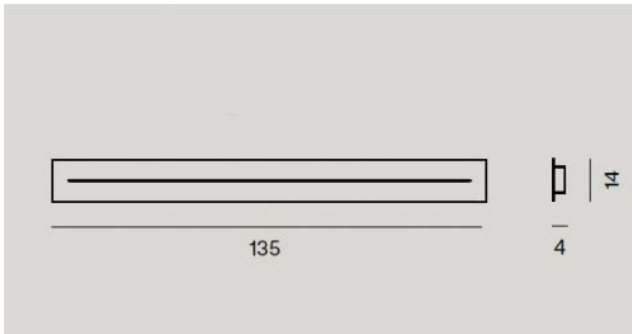

## Elongated multi-canopy 135 cm

### Technical details

<b>Pays de fabrication</b>	 Italie
<b>fabricant</b>	Foscarini
<b>surface</b>	blanc
<b>matériel</b>	métal
<b>Dimensions</b>	H 4 cm   B 14 cm   L 135 cm

### Description

The Foscarini elongated multi-canopy 135 cm is an elongated canopy, to which you can hang several lights. The surface of the canopy is white, it is made of painted metal. The canopy has a length of 135 cm, a width of 14 cm and a height of 4 cm. The multi-canopy is suitable for these light families: Foscarini Aplomb, Caboche, Caiigo, Chouchin, Gregg, Havana, Maki, New Buds, Plass, Rituals, Tartan, Tite and Tress.