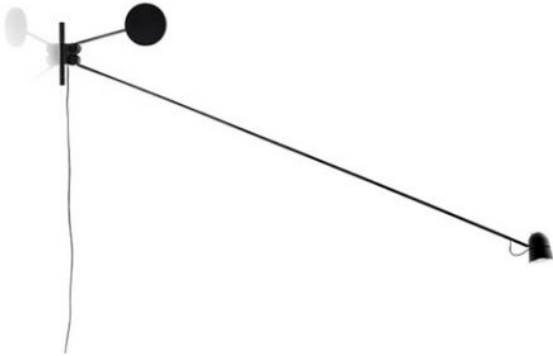

### Oberfläche

- noir
- blanc

### Technical details

<b>Pays de fabrication</b>	 Italie
<b>fabricant</b>	Luceplan
<b>concepteur</b>	Daniel Rybakken
<b>année</b>	2012
<b>couleur</b>	noir
<b>protection</b>	IP20
<b>Contenu de la livraison</b>	LED
<b>aptitude de tension</b>	110 - 240 Volt
<b>matériel</b>	acier, aluminium
<b>atténuation</b>	sur la tête de lampe
<b>Puissance en Watt</b>	16 W
<b>LED</b>	y compris
<b>Indice de rendu des couleurs</b>	90
<b>Flux lumineux en lm</b>	598
<b>La température de couleur en Kelvin</b>	2.700 extra blanc chaud
<b>longueur du bras</b>	190 cm
<b>tête de luminaire masse</b>	9 cm
<b>Dimensions</b>	L 192 cm

### Description

The Luceplan Counterbalance is a black wall lamp, which can be aligned in the room at will cause of its swiveling light arm. The counterweight balances the movements of the long arm with help of gear wheels and guarantees the stability of the lamp head. The lamp head is made out of lacquered aluminum, the body is made of matt lacquered steel. Different brightness levels can be set with the dimmer on the lamp head. Daniel Rybakken designed the wall light in the year 2012. Apart from this light, also a spotlight as well as a floor lamp are on offer from this series.