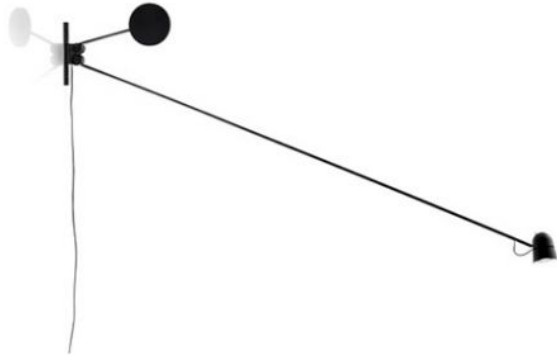

Luceplan

Counterbalance

Oberfläche

- noir
- blanc

Technical details

Pays de fabrication	 Italie
fabricant	Luceplan
concepteur	Daniel Rybakken
année	2012
couleur	noir
protection	IP20
Contenu de la livraison	LED
aptitude de tension	110 - 240 Volt
matériel	acier, aluminium
atténuation	sur la tête de lampe
Puissance en Watt	16 W
LED	y compris
Indice de rendu des couleurs	90
Flux lumineux en lm	598
La température de couleur en Kelvin	2.700 extra blanc chaud
longueur du bras	190 cm
tête de luminaire masse	9 cm
Dimensions	L 192 cm

Description

The Luceplan Counterbalance is a black wall lamp, which can be aligned in the room at will cause of its swiveling light arm. The counterweight balances the movements of the long arm with help of gear wheels and guarantees the stability of the lamp head. The lamp head is made out of lacquered aluminum, the body is made of matt lacquered steel. Different brightness levels can be set with the dimmer on the lamp head. Daniel Rybakken designed the wall light in the year 2012. Apart from this light, also a spotlight as well as a floor lamp are on offer from this series.