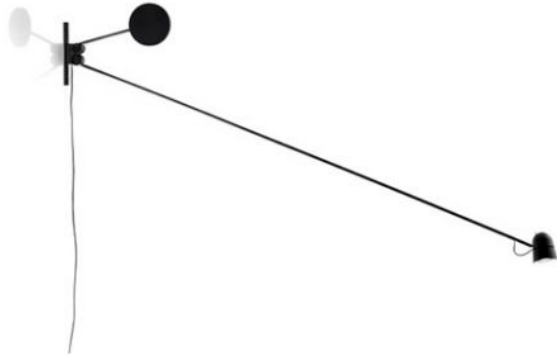

### Oberfläche

- noir
- blanc

### Technical details

<b>Pays de fabrication</b>	 Italie
<b>fabricant</b>	Luceplan
<b>concepteur</b>	Daniel Rybakken
<b>année</b>	2012
<b>couleur</b>	noir
<b>protection</b>	IP20
<b>Contenu de la livraison</b>	LED
<b>aptitude de tension</b>	110 - 240 Volt
<b>matériel</b>	acier, aluminium
<b>atténuation</b>	sur la tête de lampe
<b>Puissance en Watt</b>	16 W
<b>LED</b>	y compris
<b>Indice de rendu des couleurs</b>	90
<b>Flux lumineux en lm</b>	598
<b>La température de couleur en Kelvin</b>	2.700 extra blanc chaud
<b>longueur du bras</b>	190 cm
<b>tête de luminaire masse</b>	9 cm
<b>Dimensions</b>	L 192 cm

### Description

The Luceplan Counterbalance is a black wall lamp, which can be aligned in the room at will cause of its swiveling light arm. The counterweight balances the movements of the long arm with help of gear wheels and guarantees the stability of the lamp head. The lamp head is made out of lacquered aluminum, the body is made of matt lacquered steel. Different brightness levels can be set with the dimmer on the lamp head. Daniel Rybakken designed the wall light in the year 2012. Apart from this light, also a spotlight as well as a floor lamp are on offer from this series.