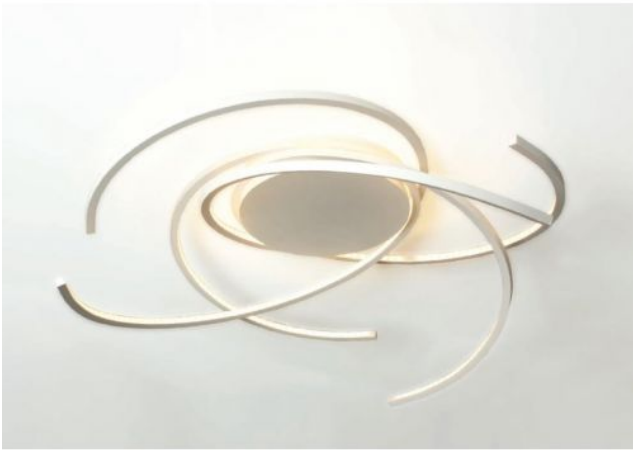

Escale

Space 100 cm

Oberfläche

- aluminium
- noir
- or
- blanc

Technical details

Pays de fabrication	 Allemagne
fabricant	Escale
concepteur	Mosru Mohiuddin
année	2013
protection	IP20
Contenu de la livraison	LED
aptitude de tension	230 - 240 Volt
Diamètre en cm	100
matériel	aluminium
atténuation	gradable avec variateur à coupure de phase et à commande de phase
Puissance en Watt	36 W
LED	y compris
Indice de rendu des couleurs	90
La température de couleur en Kelvin	2.700 extra blanc chaud
remplacement des ampoules :	chez le fabricant / a l'usine
Flux lumineux total en LM	5.000
Dimensions	H 24 cm Ø 100 cm

Description

The Escale Space 100 is the largest ceiling light in this series. It has a diameter of 100 cm at a height of 24 cm. An LED with a colour temperature of 2700 Kelvin extra warm white serves as a light source.

The Space 100 ceiling light is offered in the surfaces aluminum smoothed, gold leaf, white and black. The lamp was designed by Mosru Mohiuddin in 2013.

This ceiling lamp can be dimmed on site with a trailing edge and / or leading edge phase dimmer. A Casambi module and a ZigBee module are offered as accessories. With the Casambi module, the ceiling light can be regulated with the Casambi App by smartphone or tablet via Bluetooth. The ZigBee module enables control of the light via voice control.