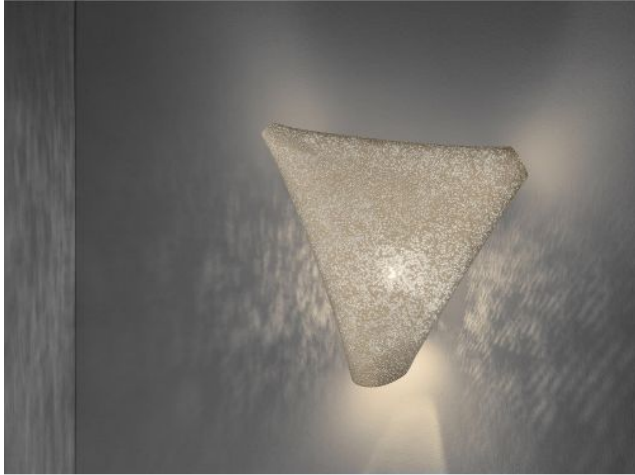

## Ballet BA06

### Oberfläche

- gris
- blanc

## Technical details

<b>Pays de fabrication</b>	 Espagne
<b>fabricant</b>	Arturo_Alvarez
<b>concepteur</b>	Hector Serrano
<b>année</b>	2014
<b>protection</b>	IP20
<b>Contenu de la livraison</b>	Leuchtmittel/ Bulb
<b>aptitude de tension</b>	230 - 240 Volt
<b>Profondeur en cm</b>	15
<b>matériel</b>	acier, acier Inoxydable
<b>répartition de la lumière</b>	L'éclairage ambiant et indirectement
<b>Dimensions</b>	H 35 cm   B 36 cm

## Description

The Arturo Alvarez Ballet BA06 wall light is available in several finishes. The bracket of this wall lamp is made of painted steel. The lamp shade is made of a flexible stainless steel mesh. This stainless steel mesh has been specially developed by the Arturo Alvarez brand and is particularly malleable, compact and resistant. This wall light is available in two versions: as E27 version or as version with built-in LED. The E27 version has an E27 socket and is operated with a replaceable LED retrofit. The LED version has a colour temperature of 2,700 Kelvin extra warm white, on request it is also available with 3000 Kelvin warm white. This lamp is offered in white and grey finishes. On request, the lamp is also available in taupe and beige.