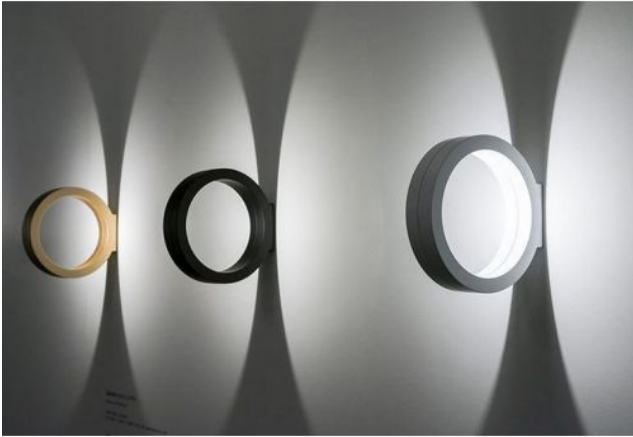

Cini & Nils

Assolo wall and ceiling lamp

Oberfläche

- noir
- or
- blanc

Dimmbarkeit

- dimmable sur place avec commande gradateur de phase inverse
- pas baissable

Technical details

Pays de fabrication	 Italie
fabricant	Cini & Nils
concepteur	Luta Bettonica
année	2013
protection	IP20
Contenu de la livraison	LED
aptitude de tension	230 - 240 Volt
Profondeur en cm	20
Diamètre en cm	20
matériel	aluminium
Puissance en Watt	16 W
LED	y compris
Indice de rendu des couleurs	80
Flux lumineux en lm	1.300
La température de couleur en Kelvin	2.800 blanc chaud
Dimensions	B 5 cm Ø 20 cm

Description

The Cini & Nils Assolo wall and ceiling lamp can be mounted vertically, horizontally or in a row. Its ring has a diameter of 20 cm. The light is emitted by an integrated LED on the inside and reflected from there, thus indirectly illuminating both the lamp itself and the surroundings. This creates a play of light and shadow on the wall or ceiling. The lamp is available in white, black and gold matt. The Assolo wall and ceiling lamp is offered in two versions: non-dimmable and dimmable on site with a trailing edge phase dimmer. The on site dimmable version can also be dimmed with an optionally available Casambi module using a smartphone/tablet via Bluetooth. An LED with a colour temperature of 2,800 Kelvin warm white is included as a light source. On request, this lamp is also available with a round wall plate with a diameter of 9.2 cm, which can be used to cover flush boxes.