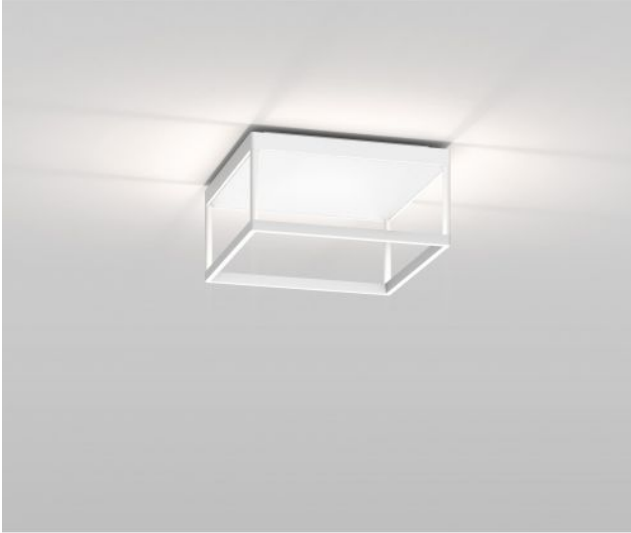

Serien Lighting

Reflex2 Ceiling M150-white

surface_of_reflector

- blanc mat
- argent
- or
- blanc

Technical details

Pays de fabrication	 Allemagne
fabricant	Serien Lighting
concepteur	Jean Marc da Costa
protection	IP20
Contenu de la livraison	LED
aptitude de tension	110 - 240 Volt
matériel	verre acrylique, aluminium, verre
surface	blanc
atténuation	gradable avec variateur à coupure de phase et à commande de phase
Puissance en Watt	40 W
LED	y compris
Indice de rendu des couleurs	>90
Flux lumineux en lm	4.900
La température de couleur en Kelvin	2.700 extra blanc chaud
remplacement des ampoules :	sur le site meme
Dimensions	H 15 cm B 30 cm L 30 cm

Description

The Serien Lighting Reflex2 Ceiling M150 emits its light onto a prismatic reflector surface inside the lamp. From there, the light is reflected into the room absolutely glare-free. The reflector is available in matt white, gold, silver or white. Each reflector creates a different lighting effect with this ceiling light. The integrated LED has a colour temperature of 2700 Kelvin extra warm white.

On request, the Reflex2 Ceiling M150 is also available with 3000 Kelvin warm white or with Tunable White technology. With the lamp with Tunable White technology, the light can be controlled from incandescent warm to cool white. The ceiling light is also available Dali dimmable or with Casambi module.