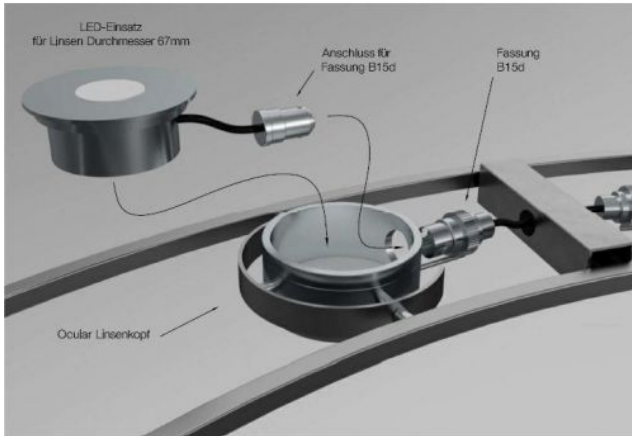

Licht im Raum

LED conversion for Ocular

Technical details

Pays de fabrication	 Allemagne
fabricant	Licht im Raum
concepteur	Licht im Raum
protection	IP40
Contenu de la livraison	LED
aptitude de tension	230 - 240 Volt
atténuation	dimmerable sur place avec commande gradateur de phase inverse
LED	y compris
répartition de la lumière	directement et indirectement

Description

The LED conversion for Ocular Classic with B15 socket is an LED insert. The insert is available for the lens diameters 67 mm. A connection for a B15 socket is integrated. The LED inserts have one uplight and one downlight. They are dimmable on site with a trailing edge phase dimmer.