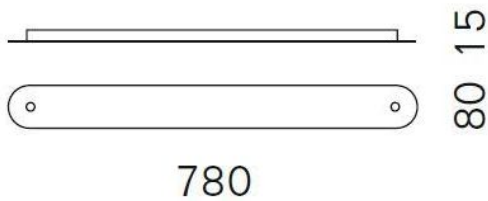

Serien Lighting

Canopy profile 2

Oberfläche

- aluminium brossé
- aluminium poli
- noir
- blanc

Technical details

Pays de fabrication	Allemagne
fabricant	Serien Lighting
concepteur	Serien Lighting
matériel	aluminium
Dimensions	H 2 cm | B 8 cm | L 78 cm

Description

The Serien Lighting canopy profile 2 is used to connect two pendant lamps and plug them into a single power supply. In this way, two single pendant lights can be installed together. Only a single ceiling outlet with power supply is required. The canopy profile 2 is available in the following finishes: brushed aluminum, polished aluminum, black or white painted. It is 78 cm long and 8 cm wide. Its height is 1.5 cm.

The accessories are suitable for the following lamps: Cavity Suspension L, Curling Suspension Rope / Tube S, M and L, Draft Suspension Rope / Tube S and M, Drum Suspension Rope / Tube S and M as well as Reef Suspension 1. The canopy profile 3 is also offered as an accessory, allowing three Serien Lighting pendant lamps to be mounted together on a single power supply.