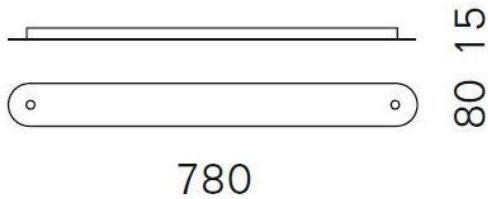

Serien Lighting

Canopy profile 2

Oberfläche

- aluminium brossé
- aluminium poli
- noir
- blanc

Technical details

Pays de fabrication	 Allemagne
fabricant	Serien Lighting
concepteur	Serien Lighting
matériel	aluminium
Dimensions	H 2 cm B 8 cm L 78 cm

Description

The Serien Lighting canopy profile 2 is used to connect two pendant lamps and plug them into a single power supply. In this way, two single pendant lights can be installed together. Only a single ceiling outlet with power supply is required. The canopy profile 2 is available in the following finishes: brushed aluminum, polished aluminum, black or white painted. It is 78 cm long and 8 cm wide. Its height is 1.5 cm.