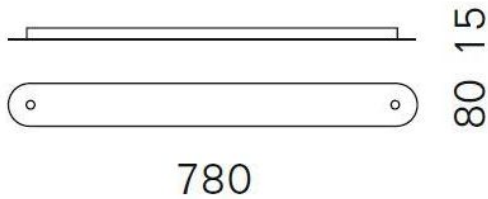

Serien Lighting

Canopy profile 2

Oberfläche

- aluminium brossé
- aluminium poli
- noir
- blanc

Technical details

Pays de fabrication	Allemagne
fabricant	Serien Lighting
concepteur	Serien Lighting
matériel	aluminium
Dimensions	H 2 cm | B 8 cm | L 78 cm

Description

The Serien Lighting canopy profile 2 is used to connect two pendant lamps and plug them into a single power supply. In this way, two single pendant lights can be installed together. Only a single ceiling outlet with power supply is required. The canopy profile 2 is available in the following finishes: brushed aluminum, polished aluminum, black or white painted. It is 78 cm long and 8 cm wide. Its height is 1.5 cm.

The accessories are suitable for the following lamps: Cavity Suspension L, Curling Suspension Rope / Tube S, M and L, Draft Suspension Rope / Tube S and M, Drum Suspension Rope / Tube S and M as well as Reef Suspension 1. The canopy profile 3 is also offered as an accessory, allowing three Serien Lighting pendant lamps to be mounted together on a single power supply.