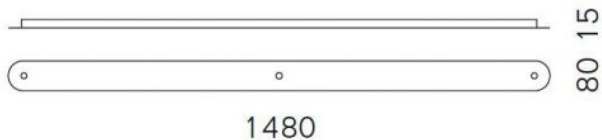

### Technical details

<b>Pays de fabrication</b>	 Allemagne
<b>fabricant</b>	Serien Lighting
<b>concepteur</b>	Serien Lighting
<b>matériel</b>	aluminium
<b>Dimensions</b>	H 2 cm   B 8 cm   L 148 cm

### Description

With the Serien Lighting canopy profile 3, three pendant lamps can be connected together and mounted on a single power supply. This makes it possible to install two single pendant lamps together. Only a single power connection is required. The canopy profile 3 is available in brushed aluminum, polished aluminum, black or white painted finishes. This accessory has a length of 148 cm and a width of 8 cm. The height is 1.5 cm.