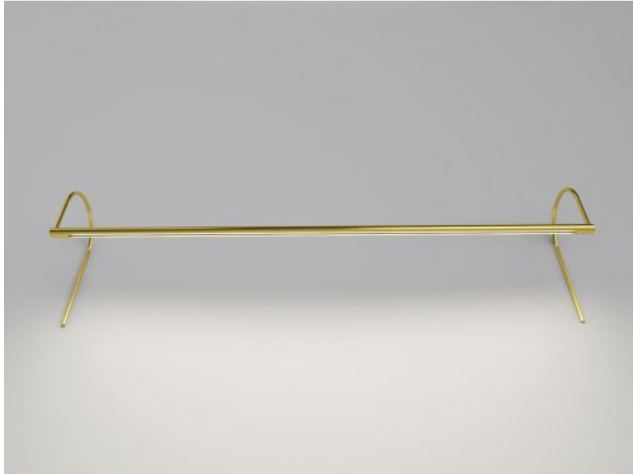

Betec

Minimus 119 cm Typ 15

Oberfläche

- chrome
- or mat
- Laiton brillant
- Laiton mat
- nickel brillant
- matte de nickel
- noir
- Browning
- or brillant

Technical details

Pays de fabrication	 Allemagne
fabricant	Betec
concepteur	Horst Lettenmayer
protection	IP20
Contenu de la livraison	LED
aptitude de tension	110 - 240 Volt
Projection en cm	15
matériel	laiton
Puissance en Watt	38,4 W
LED	y compris
Indice de rendu des couleurs	>90
Flux lumineux en lm	3.794,6
La température de couleur en Kelvin	2.700 extra blanc chaud
Dimensions	H 25 cm L 119 cm

Description

The Betec Minimus is a further development of the Clarus picture light. In contrast to the Clarus, its lamp head is thicker with a diameter of 1.8 cm. The Minimus was designed for the use of a Duo LED. A Duo LED consists of two LEDs in one housing and therefore has a particularly high light output. As a result, this picture light can also fulfil the side effect of brightening up a room. Its emitted light is mainly directed at the respective object, but it is reflected into the room at the same time, so that a pleasant atmosphere is created with the basic brightness.