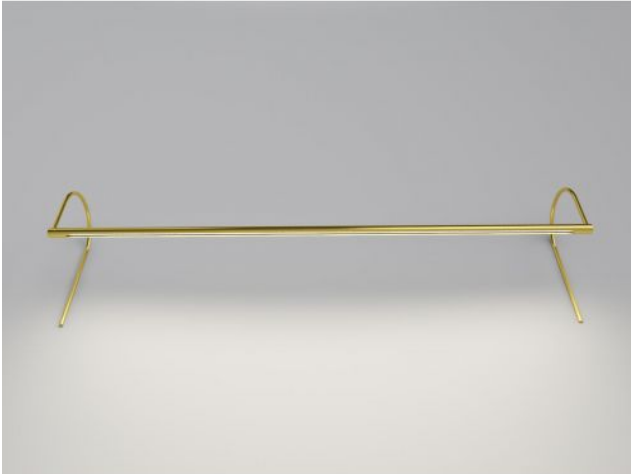

Betec

Minimus 119 cm Typ 15

Oberfläche

- chrome
- or mat
- Laiton brillant
- Laiton mat
- nickel brillant
- matte de nickel
- noir
- Browning
- or brillant

Technical details

Pays de fabrication	Allemagne
fabricant	Betec
concepteur	Horst Lettenmayer
protection	IP20
Contenu de la livraison	LED
aptitude de tension	110 - 240 Volt
Projection en cm	15
matériel	laiton
Puissance en Watt	38,4 W
LED	y compris
Indice de rendu des couleurs	>90
Flux lumineux en lm	3.794,6
La température de couleur en Kelvin	2.700 extra blanc chaud
Dimensions	H 25 cm | L 119 cm

Description

The Betec Minimus is a further development of the Clarus picture light. In contrast to the Clarus, its lamp head is thicker with a diameter of 1.8 cm. The Minimus was designed for the use of a Duo LED. A Duo LED consists of two LEDs in one housing and therefore has a particularly high light output. As a result, this picture light can also fulfil the side effect of brightening up a room. Its emitted light is mainly directed at the respective object, but it is reflected into the room at the same time, so that a pleasant atmosphere is created with the basic brightness.

The Minimus has a lamp head that can be rotated around its own axis. This makes the lamp ideal for illuminating pictures, menus and music stands. Here, the lamp is offered with a length of 119.1 cm and a projection of 15 cm (bracket type 15). It is available in the surfaces brass glossy, brass matt, chrome, nickel glossy, nickel matt, burnished, black matt, gold glossy and gold matt. With the supplied mounting set, the lamp can easily be fixed directly to a picture or to the wall. The picture light has a colour temperature of 2,700 Kelvin extra warm white as standard. On request, it is also available with 2,400 Kelvin extra warm white, 3,000 Kelvin warm white or 3,100 Kelvin white. The integrated LED is characterised by very good colour rendering with a high colour rendering index of Ra >90. A touch dimmer is offered as an accessory, with which the lamp can be switched and dimmed by touch. It is additionally offered in two other lengths and with a projection of 20 cm.