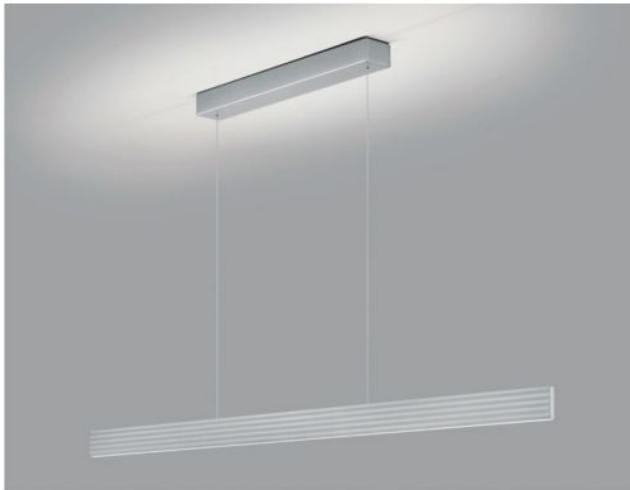

Knapstein

FARA-132

Oberfläche

- nickel
- noir
- bronze

Technical details

Pays de fabrication	 Allemagne
fabricant	Knapstein
concepteur	Knapstein
année	2022
protection	IP20
Contenu de la livraison	LED
aptitude de tension	230 - 240 Volt
matériel	métal
réglage de la hauteur	réglable en hauteur
atténuation	controlé gestuel
Puissance en Watt	62 W
LED	y compris
Indice de rendu des couleurs	>90
Flux lumineux en lm	7.440
La température de couleur en Kelvin	2.200 - 3.000 réglable
canopée Dimensions	Longueur 60 cm, hauteur 6 cm
remplacement des ampoules :	chez le fabricant / a l'usine
hauteur totale	73 - 180 cm
Dimensions	H 6,5 cm B 1,4 cm L 132 cm

Description

The Knapstein FARA-132 is a pendant lamp with a length of 132 cm. The total height of the lamp can be adjusted at any time between 73 cm and 180 cm by lifting or pulling the lamp. The lamp can also be mounted at an angle. The FARA-132 pendant lamp emits its light upwards and downwards at the same time. By gesture control, the uplight and the downlight can be switched separately and dimmed continuously. In addition, the light colour for the uplight and downlight can be adjusted separately to a warmer tone via gesture control (from the colour temperature of 3,000 Kelvin warm white to 2,200 Kelvin extra warm white). All dimming and light colour settings are saved via memory function and automatically reset the next time the lamp is switched on.