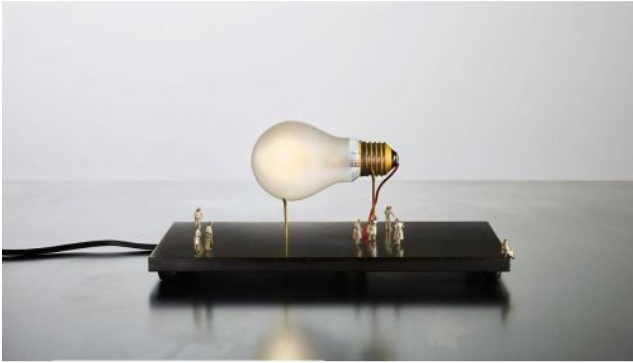

Ingo Maurer

I Ricchi Poveri Monument for a Bulb

Technical details

| | |
|-----------------------------------|---|
| Land van fabricage |  Duitsland |
| fabrikant | Ingo Maurer |
| ontwerper | Ingo Maurer |
| jaar | 2014 |
| bescherming | IP20 |
| Omvang van de levering | LED |
| voltage geschiktheid | 110 - 240 Volt |
| materiaal | roestvrij staal |
| kabellengte | 300 cm |
| dimmen | cord dimmer met schuifregelaar |
| base/versie | E27 |
| Wattage | 5 W |
| LED | inclusief |
| Kleurweergave-index | >90 |
| Lichtstroom in lm | 380 |
| Kleurtemperatuur in Kelvin | 2.700 extra warm wit |
| bulb vervangen: | ter plaatse zelf |
| Dimensions | H 12 cm L 25 cm |

Omschrijving

The Ingo Maurer I Ricchi Poveri Monument for a Bulb combines an LED bulb in the shape of a light bulb with eight, delicate little figures. None of the figurines looks like the other, four are grouped at the socket of the bulb, three are fixed in front of the bulb. One figure, a full-bodied woman, sits at the edge of the group.

The bulb used for this table lamp is a special bulb with an output of 5 watts, which is specially made for Ingo Maurer and can only be used for the I Ricchi Poveri Monument for a Bulb with LED bulb. A dimmer with slider is integrated on the supply line. When dimmed, the light colour of the lamp changes to a warmer tone (from 2,700 Kelvin to 2,000 Kelvin extra warm white) thanks to the dim to warm technology.