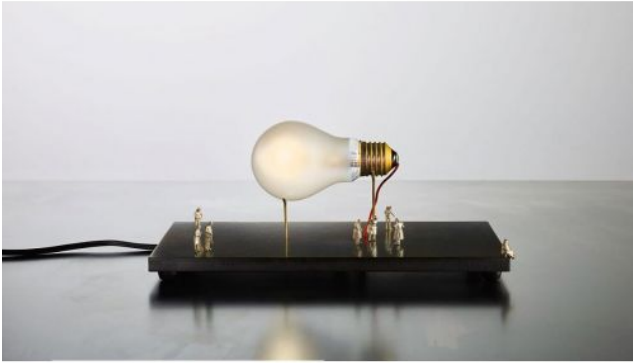

### Technical details

<b>Land van fabricage</b>	 Duitsland
<b>fabrikant</b>	Ingo Maurer
<b>ontwerper</b>	Ingo Maurer
<b>jaar</b>	2014
<b>bescherming</b>	IP20
<b>Omvang van de levering</b>	LED
<b>voltage geschiktheid</b>	110 - 240 Volt
<b>materiaal</b>	roestvrij staal
<b>kabellengte</b>	300 cm
<b>dimmen</b>	cord dimmer met schuifregelaar
<b>base/versie</b>	E27
<b>Wattage</b>	5 W
<b>LED</b>	inclusief
<b>Kleurweergave-index</b>	>90
<b>Lichtstroom in lm</b>	380
<b>Kleurtemperatuur in Kelvin</b>	2.700 extra warm wit
<b>bulb vervangen:</b>	ter plaatse zelf
<b>Dimensions</b>	H 12 cm   L 25 cm

### Omschrijving

The Ingo Maurer I Ricchi Poveri Monument for a Bulb combines an LED bulb in the shape of a light bulb with eight, delicate little figures. None of the figurines looks like the other, four are grouped at the socket of the bulb, three are fixed in front of the bulb. One figure, a full-bodied woman, sits at the edge of the group.

The bulb used for this table lamp is a special bulb with an output of 5 watts, which is specially made for Ingo Maurer and can only be used for the I Ricchi Poveri Monument for a Bulb with LED bulb. A dimmer with slider is integrated on the supply line. When dimmed, the light colour of the lamp changes to a warmer tone (from 2,700 Kelvin to 2,000 Kelvin extra warm white) thanks to the dim to warm technology.