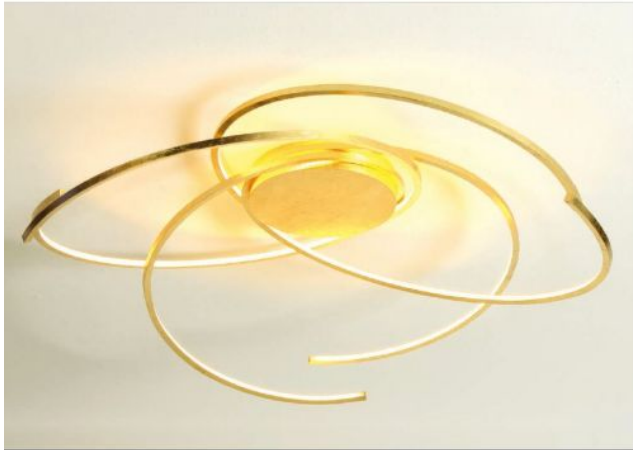

Escale

Space 80 cm

Oberfläche

- gepolijst aluminium
- Bladgoud
- zwart
- wit

Technical details

| | |
|-----------------------------------|---|
| Land van fabricage |  Duitsland |
| fabrikant | Escale |
| ontwerper | Mosru Mohiuddin |
| jaar | 2013 |
| bescherming | IP20 |
| Omvang van de levering | LED |
| voltage geschiktheid | 230 - 240 Volt |
| Diameter in cm | 80 |
| materiaal | aluminium |
| dimmen | dimbaar met fase- en fase-afsnijding en fase-regelingsdimmer |
| Wattage | 30 W |
| LED | inclusief |
| Kleurweergave-index | 90 |
| Kleurtemperatuur in Kelvin | 2.700 extra warm wit |
| bulb vervangen: | bij de fabrikant / fabriek |
| Totale lichtstroom in lm | 4.200 |
| Dimensions | H 20 cm Ø 80 cm |

Omschrijving

The Escale Space 80 cm is the medium-sized ceiling light of this collection. The lamp has a diameter of 80 cm and a height of 20 cm. An LED with a colour temperature of 2,700 Kelvin extra warm white is used for lighting.

The Space 80 cm is a round lamp around which several struts spiral. These surfaces are offered: gold leaf, white, black or smoothed aluminum. Mosru Mohiuddin designed the lamp in the year 2013.

The ceiling lamp is dimmable on site with a trailing edge and / or leading edge phase dimmer. A Casambi module and a ZigBee module are on offer as accessories. With the Casambi module, the ceiling light can be regulated using the Casambi App by Smartphone or Tablet via Bluetooth. The ZigBee module enables the light to be operated via voice control.