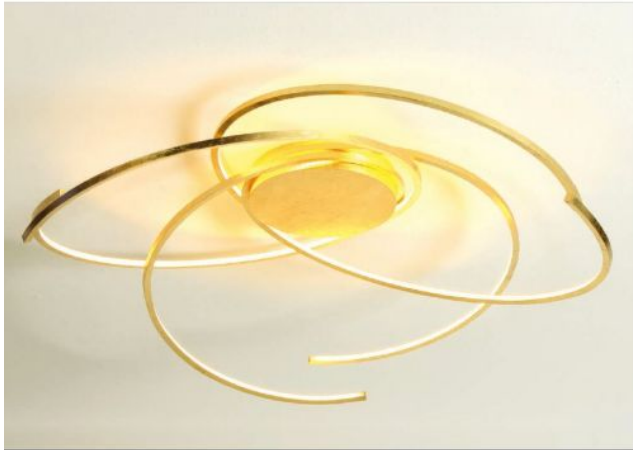

Escale

Space 80 cm

Oberfläche

- gepolijst aluminium
- Bladgoud
- zwart
- wit

Technical details

Land van fabricage	 Duitsland
fabrikant	Escale
ontwerper	Mosru Mohiuddin
jaar	2013
bescherming	IP20
Omvang van de levering	LED
voltage geschiktheid	230 - 240 Volt
Diameter in cm	80
materiaal	aluminium
dimmen	dimbaar met fase- en fase-afsnijding en fase-regelingsdimmer
Wattage	30 W
LED	inclusief
Kleurweergave-index	90
Kleurtemperatuur in Kelvin	2.700 extra warm wit
bulb vervangen:	bij de fabrikant / fabriek
Totale lichtstroom in lm	4.200
Dimensions	H 20 cm Ø 80 cm

Omschrijving

The Escale Space 80 cm is the medium-sized ceiling light of this collection. The lamp has a diameter of 80 cm and a height of 20 cm. An LED with a colour temperature of 2,700 Kelvin extra warm white is used for lighting.

The Space 80 cm is a round lamp around which several struts spiral. These surfaces are offered: gold leaf, white, black or smoothed aluminum. Mosru Mohiuddin designed the lamp in the year 2013.

The ceiling lamp is dimmable on site with a trailing edge and / or leading edge phase dimmer. A Casambi module and a ZigBee module are on offer as accessories. With the Casambi module, the ceiling light can be regulated using the Casambi App by Smartphone or Tablet via Bluetooth. The ZigBee module enables the light to be operated via voice control.