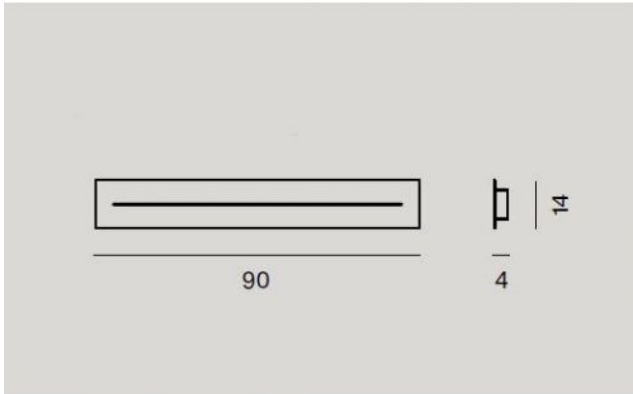

## Elongated multi-canopy 90 cm

### Technical details

<b>Land van fabricage</b>	 Italië
<b>fabrikant</b>	Foscarini
<b>oppervlak</b>	wit
<b>materiaal</b>	metaal
<b>Dimensions</b>	H 4 cm   B 14 cm   L 90 cm

### Omschrijving

The Foscarini elongated multi-canopy 90 cm is an elongated canopy, to which you can hang several lights. The surface of the canopy is white, it is made of painted metal. The canopy has a length of 90 cm, a width of 14 cm and a height of 4 cm. The multi-canopy is suitable for these light families: Aplomb, Caboche, Caiigo, Chouchin, Gregg, Havana, Maki, New Buds, Plass, Rituals, Tartan, Tite and Tress.