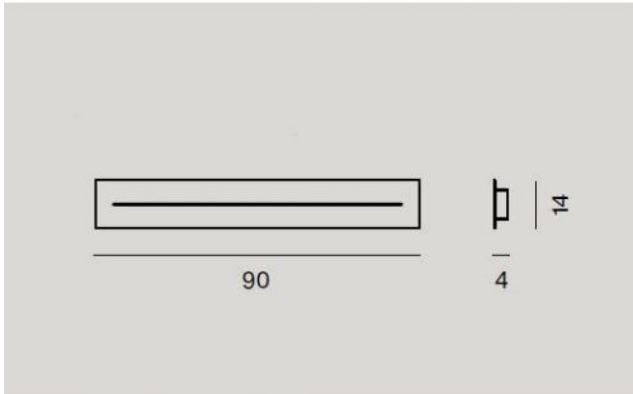

Foscarini

Elongated multi-canopy 90 cm

Technical details

Land van fabricage	 Italië
fabrikant	Foscarini
oppervlak	wit
materiaal	metaal
Dimensions	H 4 cm B 14 cm L 90 cm

Omschrijving

The Foscarini elongated multi-canopy 90 cm is an elongated canopy, to which you can hang several lights. The surface of the canopy is white, it is made of painted metal. The canopy has a length of 90 cm, a width of 14 cm and a height of 4 cm. The multi-canopy is suitable for these light families: Aplomb, Caboche, Caiigo, Chouchin, Gregg, Havana, Maki, New Buds, Plass, Rituals, Tartan, Tite and Tress.