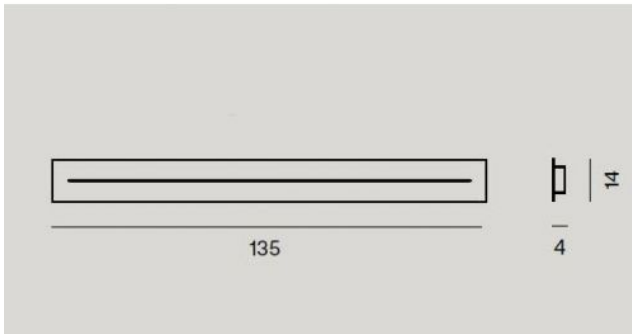

Foscarini

Elongated multi-canopy 135 cm

Technical details

Land van fabricage	Italië
fabrikant	Foscarini
oppervlak	wit
materiaal	metaal
Dimensions	H 4 cm | B 14 cm | L 135 cm

Omschrijving

The Foscarini elongated multi-canopy 135 cm is an elongated canopy, to which you can hang several lights. The surface of the canopy is white, it is made of painted metal. The canopy has a length of 135 cm, a width of 14 cm and a height of 4 cm. The multi-canopy is suitable for these light families: Foscarini Aplomb, Caboche, Caiigo, Chouchin, Gregg, Havana, Maki, New Buds, Plass, Rituals, Tartan, Tite and Tress.