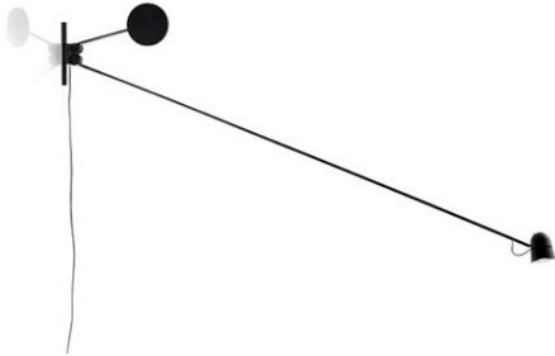

Luceplan

Counterbalance

Oberfläche

- zwart
- wit

Technical details

Land van fabricage	 Italië
fabrikant	Luceplan
ontwerper	Daniel Rybakken
jaar	2012
kleur	zwart
bescherming	IP20
Omvang van de levering	LED
voltage geschiktheid	110 - 240 Volt
materiaal	aluminium, staal
dimmen	de lampkop
Wattage	16 W
LED	inclusief
Kleurweergave-index	90
Lichtstroom in lm	598
Kleurtemperatuur in Kelvin	2.700 extra warm wit
armlengte	190 cm
lampkop massa	9 cm
Dimensions	L 192 cm

Omschrijving

The Luceplan Counterbalance is a black wall lamp, which can be aligned in the room at will cause of its swiveling light arm. The counterweight balances the movements of the long arm with help of gear wheels and guarantees the stability of the lamp head. The lamp head is made out of lacquered aluminum, the body is made of matt lacquered steel. Different brightness levels can be set with the dimmer on the lamp head. Daniel Rybakken designed the wall light in the year 2012. Apart from this light, also a spotlight as well as a floor lamp are on offer from this series.