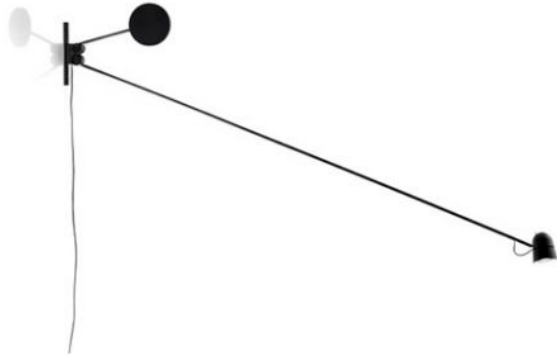

Luceplan

Counterbalance

Oberfläche

- zwart
- wit

Technical details

Land van fabricage	 Italië
fabrikant	Luceplan
ontwerper	Daniel Rybakken
jaar	2012
kleur	zwart
bescherming	IP20
Omvang van de levering	LED
voltage geschiktheid	110 - 240 Volt
materiaal	aluminium, staal
dimmen	de lampkop
Wattage	16 W
LED	inclusief
Kleurweergave-index	90
Lichtstroom in lm	598
Kleurtemperatuur in Kelvin	2.700 extra warm wit
arm lengte	190 cm
lampkop massa	9 cm
Dimensions	L 192 cm

Omschrijving

The Luceplan Counterbalance is a black wall lamp, which can be aligned in the room at will cause of its swiveling light arm. The counterweight balances the movements of the long arm with help of gear wheels and guarantees the stability of the lamp head. The lamp head is made out of lacquered aluminum, the body is made of matt lacquered steel. Different brightness levels can be set with the dimmer on the lamp head. Daniel Rybakken designed the wall light in the year 2012. Apart from this light, also a spotlight as well as a floor lamp are on offer from this series.