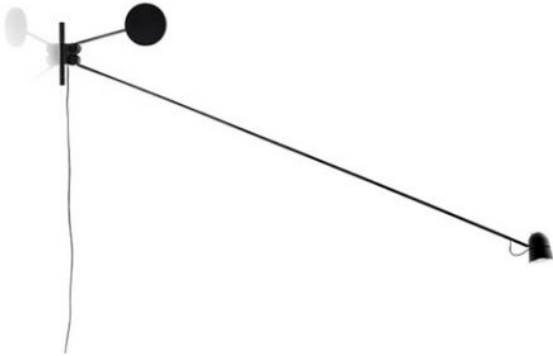

Luceplan

Counterbalance

Oberfläche

- zwart
- wit

Technical details

Land van fabricage	 Italië
fabrikant	Luceplan
ontwerper	Daniel Rybakken
jaar	2012
kleur	zwart
bescherming	IP20
Omvang van de levering	LED
voltage geschiktheid	110 - 240 Volt
materiaal	aluminium, staal
dimmen	de lampkop
Wattage	16 W
LED	inclusief
Kleurweergave-index	90
Lichtstroom in lm	598
Kleurtemperatuur in Kelvin	2.700 extra warm wit
arm lengte	190 cm
lampkop massa	9 cm
Dimensions	L 192 cm

Omschrijving

The Luceplan Counterbalance is a black wall lamp, which can be aligned in the room at will cause of its swiveling light arm. The counterweight balances the movements of the long arm with help of gear wheels and guarantees the stability of the lamp head. The lamp head is made out of lacquered aluminum, the body is made of matt lacquered steel. Different brightness levels can be set with the dimmer on the lamp head. Daniel Rybakken designed the wall light in the year 2012. Apart from this light, also a spotlight as well as a floor lamp are on offer from this series.