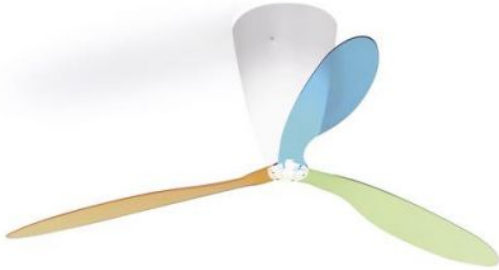

## Blow

### Oberfläche

- Multicolour (blauw, groen, oranje)
- doorzichtig
- transparant met zeefdruk

### Omschrijving

The Luceplan Blow is a lighted ceiling fan. The ceiling fan can also be regulated with an optional remote control in light intensity and speed. It can also be regulated by the customer using a push-dimming system, for which a 5-core mains supply cable is required. There are available different rotors: in transparent, colour mix (blue, orange and green) or in transparent screenprinted. A switch for reversing the movement of rotors is also installed in the ceiling lamp. The design was developed by Ferdi Giardini in 1997.