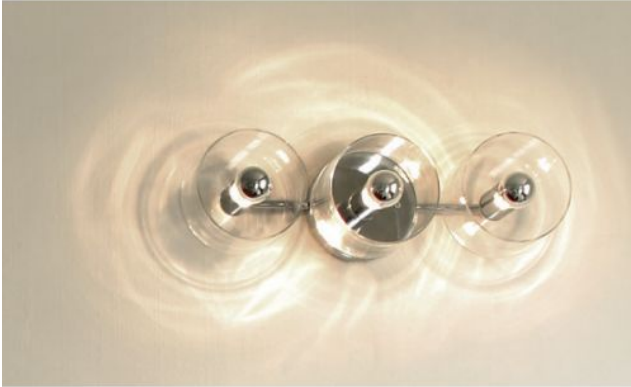

Oluce

Fiore 123

Technical details

Land van fabricage	 Italië
fabrikant	Oluce
ontwerper	Laudani & Romanelli
jaar	2007
bescherming	IP20
Omvang van de levering	Leuchtmittel/Bulb
voltage geschiktheid	110 - 240 Volt
Diepte in cm	13
materiaal	glas, metaal
oppervlak	doorzichtig
dimmen	dimbaar op locatie
base/versie	E14
prestaties van het systeem	3 x 40 Watt (max.)
Dimensions	H 14 cm L 46 cm

Omschrijving

The Oluce Fiore 123 is a versatile wall / ceiling lamp. It is from 2007 and is designed by Laudani & Romanelli. The lamp is made of transparent, mouth-blown glass. The Fiore of Oluce is offered in four different versions for the wall and the ceiling. In addition, there are two versions available as pendant lamp. All lamps from the Fiore series are glare-free and can also be dimmed on site.