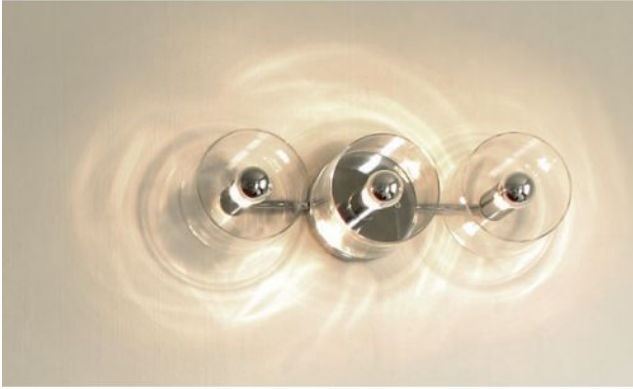

Oluce

Fiore 123

Technical details

Land van fabricage	 Italië
fabrikant	Oluce
ontwerper	Laudani & Romanelli
jaar	2007
bescherming	IP20
Omvang van de levering	Leuchtmiddel/Bulb
voltage geschiktheid	110 - 240 Volt
Diepte in cm	13
materiaal	glas, metaal
oppervlak	doorzichtig
dimmen	dimbaar op locatie
base/versie	E14
prestaties van het systeem	3 x 40 Watt (max.)
Dimensions	H 14 cm L 46 cm

Omschrijving

The Oluce Fiore 123 is a versatile wall / ceiling lamp. It is from 2007 and is designed by Laudani & Romanelli. The lamp is made of transparent, mouth-blown glass. The Fiore of Oluce is offered in four different versions for the wall and the ceiling. In addition, there are two versions available as pendant lamp. All lamps from the Fiore series are glare-free and can also be dimmed on site.