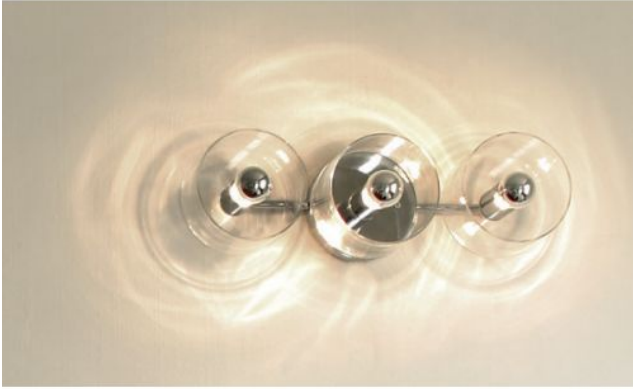

Oluce

Fiore 123

Technical details

Land van fabricage	 Italië
fabrikant	Oluce
ontwerper	Laudani & Romanelli
jaar	2007
bescherming	IP20
Omvang van de levering	Leuchtmittel/Bulb
voltage geschiktheid	110 - 240 Volt
Diepte in cm	13
materiaal	glas, metaal
oppervlak	doorzichtig
dimmen	dimbaar op locatie
base/versie	E14
prestaties van het systeem	3 x 40 Watt (max.)
Dimensions	H 14 cm L 46 cm

Omschrijving

The Oluce Fiore 123 is a versatile wall / ceiling lamp. It is from 2007 and is designed by Laudani & Romanelli. The lamp is made of transparent, mouth-blown glass. The Fiore of Oluce is offered in four different versions for the wall and the ceiling. In addition, there are two versions available as pendant lamp. All lamps from the Fiore series are glare-free and can also be dimmed on site.