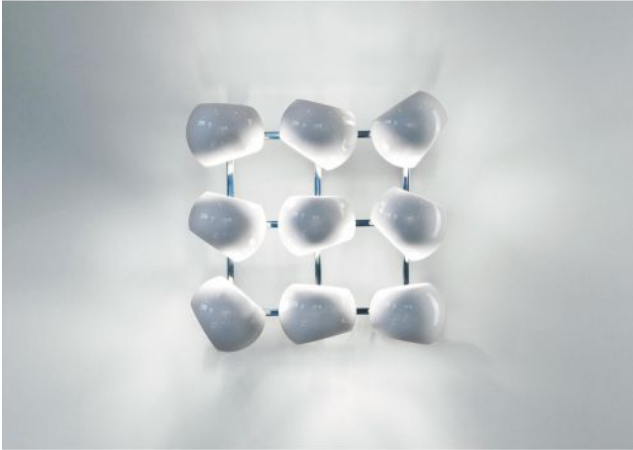

Licht im Raum

White Moons 3x3

Technical details

Land van fabricage	 Duitsland
fabrikant	Licht im Raum
ontwerper	Daniel Klages
jaar	2016
bescherming	IP20
Omvang van de levering	LED 230 Volt
voltage geschiktheid	110 - 240 Volt
Diepte in cm	21
materiaal	porselein, roestvrij staal
dimmen	dimbaar op locatie
base/versie	E14
LED	inclusief
Schaduw diameter	16 cm
bulb vervangen:	ter plaatse zelf
prestaties van het systeem	9 x 4,5 Watt
Dimensions	B 54 cm L 54 cm

Omschrijving

The Licht im Raum White Moons 3x3 wall light is equipped with a total of nine lamp shades, which emit light in different directions. This creates a special game of light reflections. Daniel Klages created the lighting series in 2016. But the White Moon 3x3 won the Awards "Innovation Prize for Architecture and Engineering 2016" and the "Muuuz International Award (MIAW 2016)" and was nominated for the "German Design Award 2017" and the "Manufaktur product of the year 2016". In addition to this version, the wall lamp is offered in other sizes. This lamp is supplied with a polished stainless steel wall bracket. On request, the lamp is also available with a brass wall bracket.