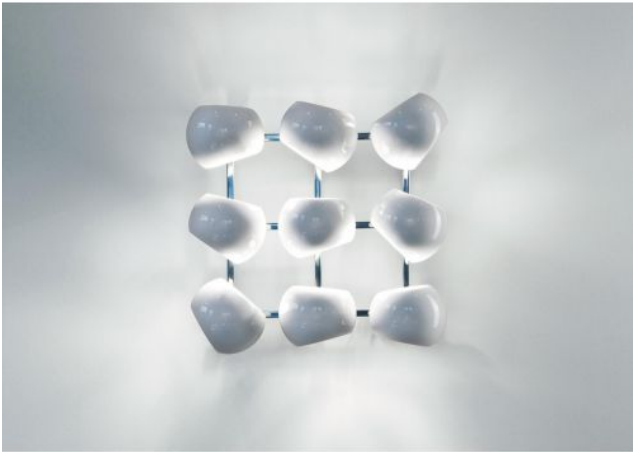

Licht im Raum

White Moons 3x3

Technical details

Land van fabricage	 Duitsland
fabrikant	Licht im Raum
ontwerper	Daniel Klages
jaar	2016
bescherming	IP20
Omvang van de levering	LED 230 Volt
voltage geschiktheid	110 - 240 Volt
Diepte in cm	21
materiaal	porselein, roestvrij staal
dimmen	dimbaar op locatie
base/versie	E14
LED	inclusief
Schaduw diameter	16 cm
bulb vervangen:	ter plaatse zelf
prestaties van het systeem	9 x 4,5 Watt
Dimensions	B 54 cm L 54 cm

Omschrijving

The Licht im Raum White Moons 3x3 wall light is equipped with a total of nine lamp shades, which emit light in different directions. This creates a special game of light reflections. Daniel Klages created the lighting series in 2016. But the White Moon 3x3 won the Awards "Innovation Prize for Architecture and Engineering 2016" and the "Muuuz International Award (MIAW 2016)" and was nominated for the "German Design Award 2017" and the "Manufaktur product of the year 2016". In addition to this version, the wall lamp is offered in other sizes. This lamp is supplied with a polished stainless steel wall bracket. On request, the lamp is also available with a brass wall bracket.