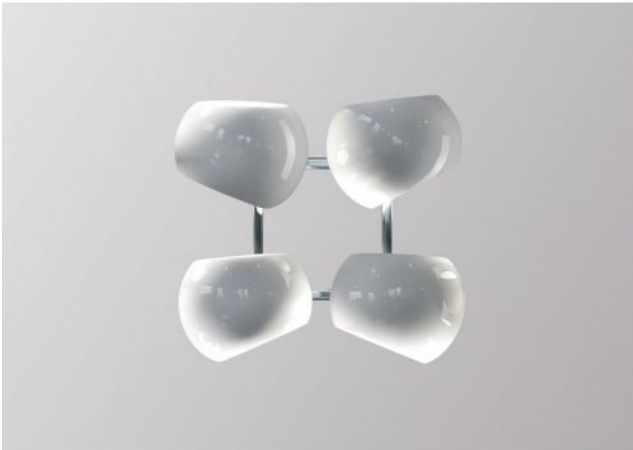

Licht im Raum

White Moons 2x2

Technical details

Land van fabricage	 Duitsland
fabrikant	Licht im Raum
ontwerper	Daniel Klages
jaar	2016
bescherming	IP20
Omvang van de levering	LED 230 Volt
voltage geschiktheid	110 - 240 Volt
Diepte in cm	21
materiaal	porselein, roestvrij staal
dimmen	dimbaar op locatie
base/versie	E14
LED	inclusief
Schaduw diameter	16 cm
bulb vervangen:	ter plaatse zelf
prestaties van het systeem	4 x 4,5 Watt
Dimensions	B 35 cm L 35 cm

Omschrijving

The Licht im Raum White Moons 2x2 wall lamp has four shades which can be oriented differently. In this way they can emit light in different directions and create an interesting game of light reflections. The lamp series already won several design awards and also includes other wall and pendant lamps. It was designed 2016 by Daniel Klages. This lamp is supplied with a polished stainless steel wall bracket. On request, the lamp is also available with a brass wall bracket.