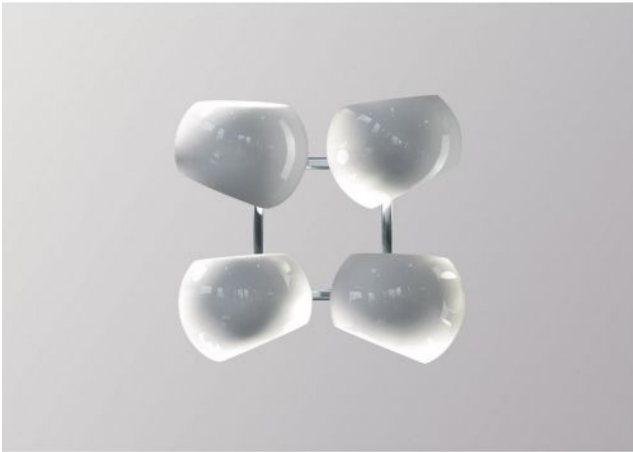

Licht im Raum

White Moons 2x2

Technical details

Land van fabricage	 Duitsland
fabrikant	Licht im Raum
ontwerper	Daniel Klages
jaar	2016
bescherming	IP20
Omvang van de levering	LED 230 Volt
voltage geschiktheid	110 - 240 Volt
Diepte in cm	21
materiaal	porselein, roestvrij staal
dimmen	dimbaar op locatie
base/versie	E14
LED	inclusief
Schaduw diameter	16 cm
bulb vervangen:	ter plaatse zelf
prestaties van het systeem	4 x 4,5 Watt
Dimensions	B 35 cm L 35 cm

Omschrijving

The Licht im Raum White Moons 2x2 wall lamp has four shades which can be oriented differently. In this way they can emit light in different directions and create an interesting game of light reflections. The lamp series already won several design awards and also includes other wall and pendant lamps. It was designed 2016 by Daniel Klages. This lamp is supplied with a polished stainless steel wall bracket. On request, the lamp is also available with a brass wall bracket.