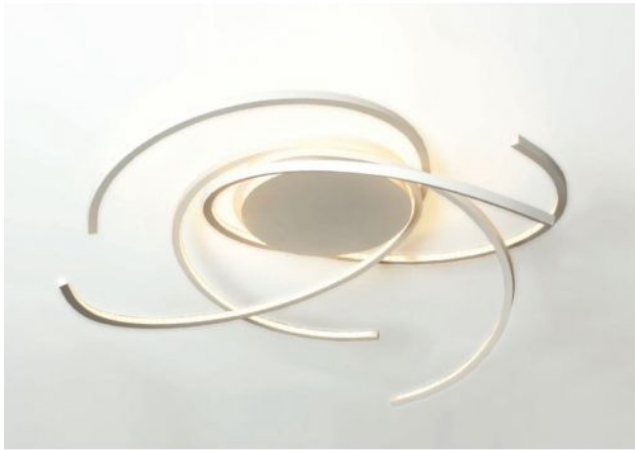

Escale

Space 100 cm

Oberfläche

- aluminium
- zwart
- goud
- wit

Technical details

Land van fabricage	 Duitsland
fabrikant	Escale
ontwerper	Mosru Mohiuddin
jaar	2013
bescherming	IP20
Omvang van de levering	LED
voltage geschiktheid	230 - 240 Volt
Diameter in cm	100
materiaal	aluminium
dimmen	dimbaar met fase- en fase-afsnijding en fase-regelingsdimmer
Wattage	36 W
LED	inclusief
Kleurweergave-index	90
Kleurtemperatuur in Kelvin	2.700 extra warm wit
bulb vervangen:	bij de fabrikant / fabriek
Totale lichtstroom in lm	5.000
Dimensions	H 24 cm Ø 100 cm

Omschrijving

The Escale Space 100 is the largest ceiling light in this series. It has a diameter of 100 cm at a height of 24 cm. An LED with a colour temperature of 2700 Kelvin extra warm white serves as a light source.

The Space 100 ceiling light is offered in the surfaces aluminum smoothed, gold leaf, white and black. The lamp was designed by Mosru Mohiuddin in 2013.

This ceiling lamp can be dimmed on site with a trailing edge and / or leading edge phase dimmer. A Casambi module and a ZigBee module are offered as accessories. With the Casambi module, the ceiling light can be regulated with the Casambi App by smartphone or tablet via Bluetooth. The ZigBee module enables control of the light via voice control.