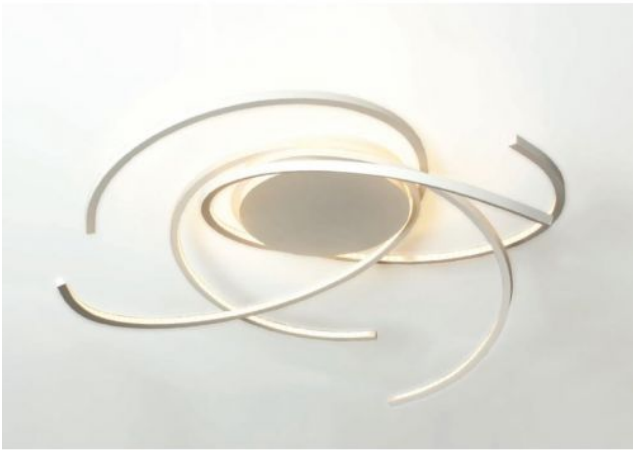

Escale

Space 100 cm

Oberfläche

- aluminium
- zwart
- goud
- wit

Technical details

Land van fabricage	 Duitsland
fabrikant	Escale
ontwerper	Mosru Mohiuddin
jaar	2013
bescherming	IP20
Omvang van de levering	LED
voltage geschiktheid	230 - 240 Volt
Diameter in cm	100
materiaal	aluminium
dimmen	dimbaar met fase- en fase-afsnijding en fase-regelingsdimmer
Wattage	36 W
LED	inclusief
Kleurweergave-index	90
Kleurtemperatuur in Kelvin	2.700 extra warm wit
bulb vervangen:	bij de fabrikant / fabriek
Totale lichtstroom in lm	5.000
Dimensions	H 24 cm Ø 100 cm

Omschrijving

The Escale Space 100 is the largest ceiling light in this series. It has a diameter of 100 cm at a height of 24 cm. An LED with a colour temperature of 2700 Kelvin extra warm white serves as a light source.

The Space 100 ceiling light is offered in the surfaces aluminum smoothed, gold leaf, white and black. The lamp was designed by Mosru Mohiuddin in 2013.

This ceiling lamp can be dimmed on site with a trailing edge and / or leading edge phase dimmer. A Casambi module and a ZigBee module are offered as accessories. With the Casambi module, the ceiling light can be regulated with the Casambi App by smartphone or tablet via Bluetooth. The ZigBee module enables control of the light via voice control.